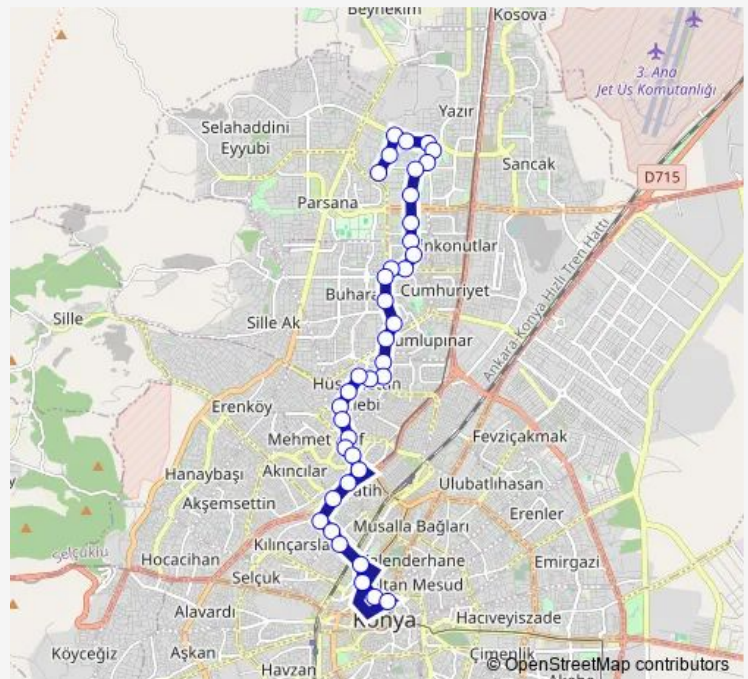

Thursday 06:15-23:00

Friday 06:15-23:00

Saturday 06:30-23:00

Sunday 07:15-22:30

Route info

Direction: Hoca Ahmet Yesevi Ortaokulu

Stops: 38

Trip Duration: 0 hour 39 min

Route info

Direction: Kültürpark Turnike 2

Stops: 40

Trip Duration: 0 hour 36 min

Zaviye

Kaşgarlı Mahmut

Eyüp Sultan

Beyazgül