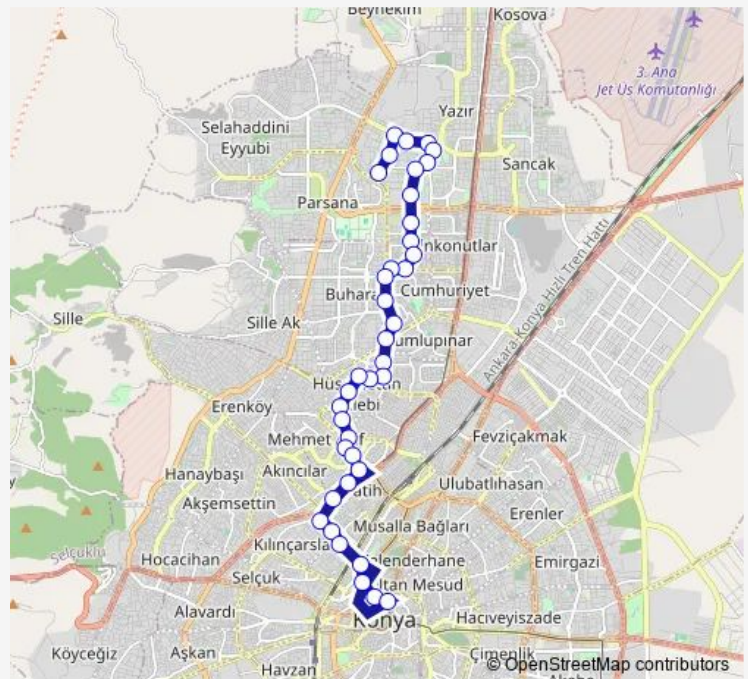

Thursday 06:15-23:00

Friday 06:15-23:00

Saturday 06:30-23:00

Sunday 07:15-22:30

Route info

Direction: Hoca Ahmet Yesevi Ortaokulu

Stops: 38

Trip Duration: 0 hour 40 min

Sunday 07:57-23:10

Route info

Direction: Kültürpark Turnike 1

Stops: 40

Trip Duration: 0 hour 49 min

Zaviye

Kařgarli Mahmut

Eyüp Sultan