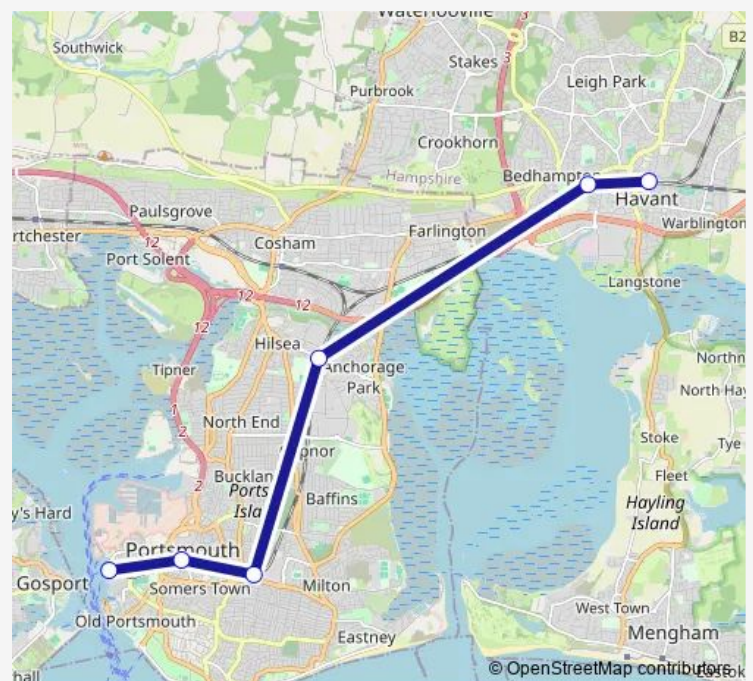

Rail Replacement Bus Service Sn:Pmh->Hav SN replacement bus service from PMH to Hav

[Go to website](#)

Direction

Portsmouth Harbour — Havant

6 stops

[Open route schedule](#)

Portsmouth Harbour

Portsmouth & Southsea

Fratton

Hilsea

Bedhampton

Havant

Route schedule

Portsmouth Harbour — Havant

Monday —

Tuesday —

Wednesday —

Thursday —

Friday —

Saturday 05:10-23:15

Sunday —

Route info

Direction: Portsmouth Harbour

Stops: 6

Trip Duration: 0 hour 38 min

■ Sn:Pmh->Hav — SN replacement bus service from PMH to Hav

Sn:Pmh->Hav Rail Replacement Bus Service time schedules and route maps are available in an offline PDF at busmaps.com. Use the busmaps.com website to see live bus times, train schedule or subway schedule, and step-by-step directions for all public transit in Portsmouth