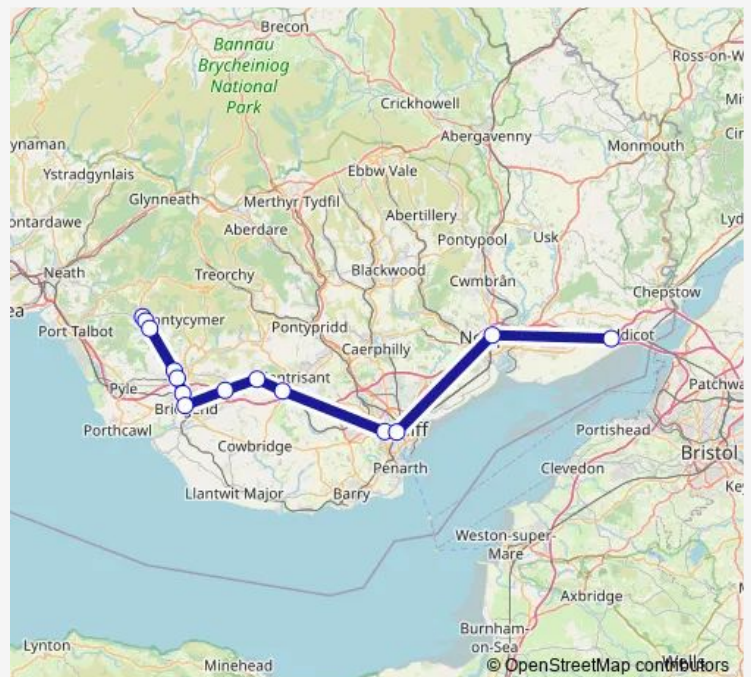

### Direction

Maesteg — Severn Tunnel Junction

14 stops

[Open route schedule](#)

Maesteg

Maesteg (Ewenny Road)

Garth (Bridgend)

Tondu

Newport (S Wales)

Severn Tunnel Junction

### Route schedule

Maesteg — Severn Tunnel Junction

Monday —

Tuesday —

Wednesday —

Thursday —

Friday —

Saturday 22:18

### Route info

Direction: Maesteg

Stops: 14

Trip Duration: 1 hour 33 min

■ Aw:Mst->Stj — AW train service from MST to Stj

Aw:Mst->Stj Rail time schedules and route maps are available in an offline PDF at [busmaps.com](https://busmaps.com). Use the [busmaps.com](https://busmaps.com) website to see live bus times, train schedule or subway schedule, and step-by-step directions for all public transit in Bridgend