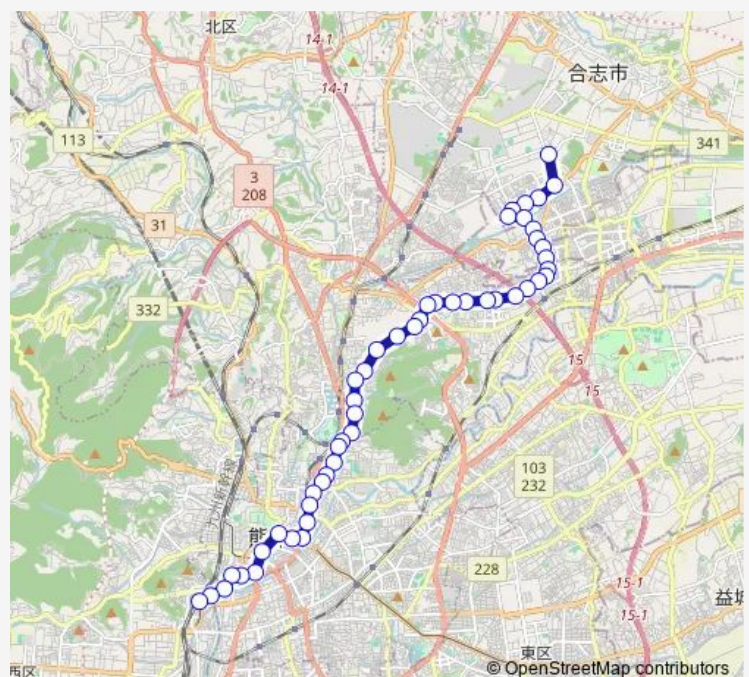

Thursday 12:27-19:38

Friday 12:27-19:38

Saturday 13:52

Sunday 09:56-18:57

Route info

Direction: 下群

Stops: 49

Trip Duration: 1 hour 4 min