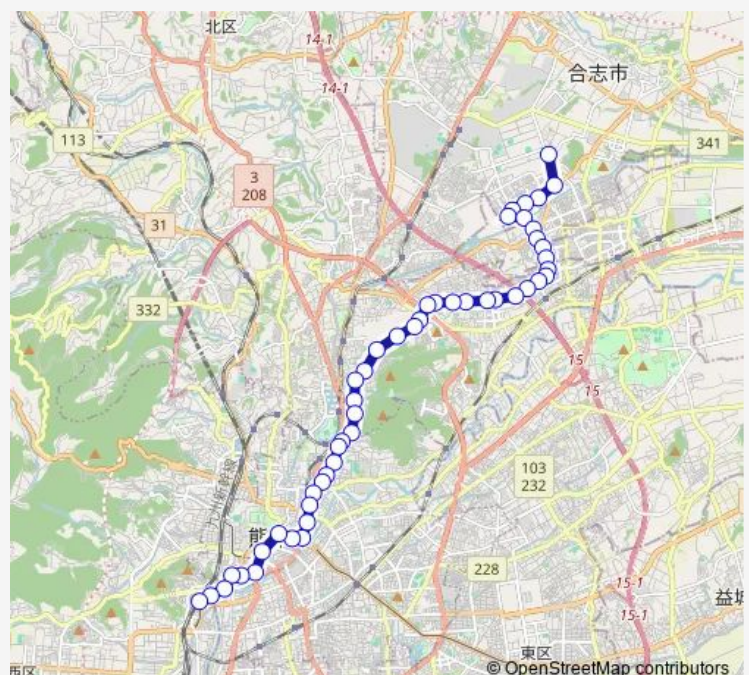

Thursday 07:17-19:38

Friday 12:27-19:38

Saturday 13:52

Sunday 09:56-18:57

Route info

Direction: 下群

Stops: 49

Trip Duration: 0 hour 52 min