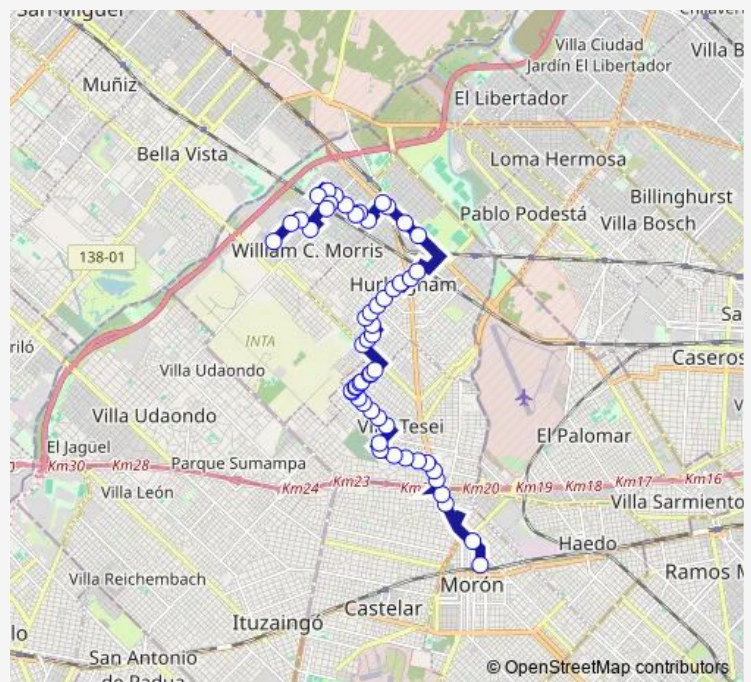

Félix Frías 3857

Félix Frías 3806-3898

Félix Frías 3793

Route schedule

Presidente Domingo Faustino Sarmiento 799-899 — LA Calandria 2799-2899

Monday 00:24-23:10

Tuesday 00:24-23:10

Wednesday 00:24-23:10

Thursday 00:24-23:10

Friday 00:24-23:10

Saturday 00:24-23:20

Sunday 00:24-23:20

Route info

Direction: Presidente Domingo Faustino Sarmiento 799-899

Stops: 57

Trip Duration: 1 hour 4 min