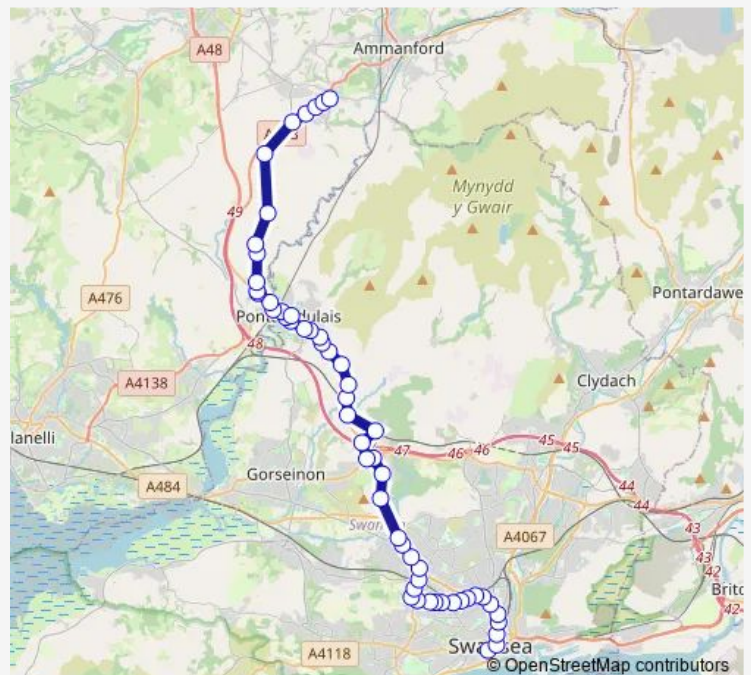

Thursday 08:23-15:23

Friday 08:23-15:23

Saturday 08:23-15:23

Sunday —

Route info

Direction: Tycroes Square

Stops: 52

Trip Duration: 1 hour 16 min