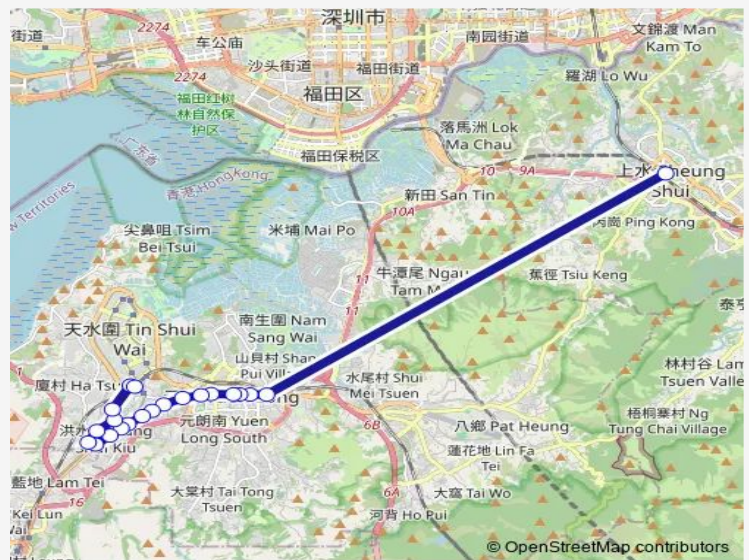

[Kmb] TAI Tong Road Yuen Long|[Lrtfeeder] TAI Tong Road (LR TAI Tong Road Stop)|[Lwb] TAI Tong Road|[Nlb] TAI Tong Road

[Kmb] Hong LOK Road Yuen Long

[Kmb] Shui PIN Tsuen|[Lrtfeeder] LR Shui PIN WAI Stop|[Lwb] Shui PIN Tsuen|[Nlb] Shui PIN Tsuen

[Kmb] Yuen Long Park|[Lrtfeeder] Yuen Long Park|[Lwb] Yuen Long Park|[Nlb] Yuen Long Park

[Ctb] Long Bin, Castle Peak Road|[Kmb] Long Bin|[Lrtfeeder] Long Bin|[Nlb] Long Bin

[Ctb] Ping Shan, Castle Peak Road|[Kmb] Ping Shan|[Nlb] Ping Shan

[Ctb] SAN HEI Tsuen, Castle Peak Road|[Kmb] SAN HEI Tsuen|[Nlb] SAN HEI Tsuen

[Ctb] FUI SHA Wai, Castle Peak Road|[Kmb] FUI SHA Wai|[Nlb] FUI SHA Wai

[Ctb] TAI TAO Tsuen, Castle Peak Road|[Kmb] TAI TAO Tsuen|[Nlb] TAI TAO Tsuen

Route schedule

[Kmb+Ctb] Sheung Shui BBI - Sheung Shui Terminus/
Sheung Shui|[Kmb] Sheung Shui BBI - Sheung Shui Terminus|[Lwb] Sheung Shui BBI - Sheung Shui Terminus — [Ctb] TIN Shui WAI Station - Ping YAN Court|[Kmb] TIN Shui WAI Station BUS Terminus|[Lrtfeeder] TIN Shui WAI Station

Monday	05:40-00:10⁺¹
Tuesday	05:40-00:10⁺¹
Wednesday	05:40-00:10⁺¹
Thursday	05:40-00:10⁺¹
Friday	05:40-00:10⁺¹
Saturday	05:40-00:10⁺¹
Sunday	05:40-00:10⁺¹

Route info

Direction: [Kmb+Ctb] Sheung Shui BBI - Sheung Shui Terminus/
Sheung Shui|[Kmb] Sheung Shui BBI - Sheung Shui Terminus|[Lwb] Sheung Shui BBI - Sheung Shui Terminus

Stops: 21

Trip Duration: 0 hour 46 min