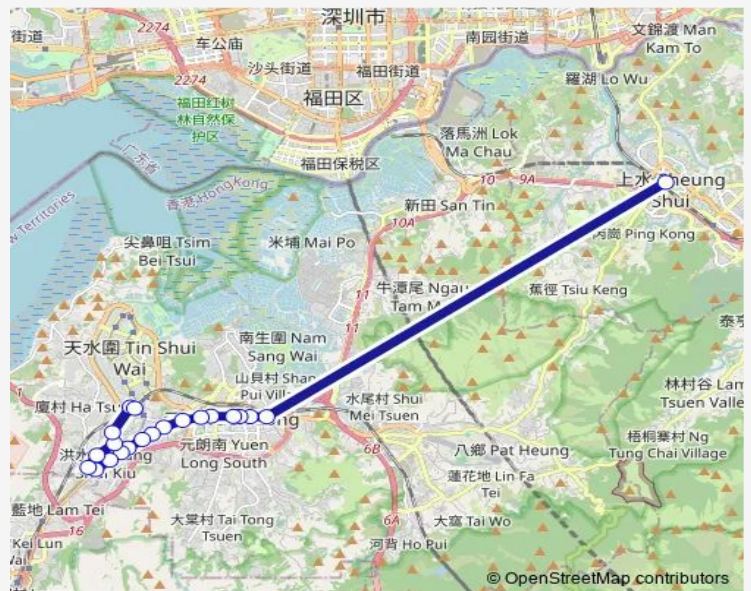

[Kmb] TAI Tong Road Yuen Long[[Lrtfeeder] TAI Tong Road (LR TAI Tong Road Stop)][Lwb] TAI Tong Road[[Nlb] TAI Tong Road

[Kmb] Hong LOK Road Yuen Long[[Lwb] Hong LOK Road

[Kmb] Shui PIN Tsuen[[Lrtfeeder] LR Shui PIN WAI Stop][Lwb] Shui PIN Tsuen[[Nlb] Shui PIN Tsuen

[Kmb] Yuen Long Park[[Lrtfeeder] Yuen Long Park][Lwb] Yuen Long Park[[Nlb] Yuen Long Park

[Ctb] Long Bin, Castle Peak Road[[Kmb] Long Bin][Lrtfeeder] Long Bin[[Nlb] Long Bin

[Ctb] Ping Shan, Castle Peak Road[[Kmb] Ping Shan][Nlb] Ping Shan

[Ctb] SAN HEI Tsuen, Castle Peak Road[[Kmb] SAN HEI Tsuen][Nlb] SAN HEI Tsuen

[Ctb] FUI SHA Wai, Castle Peak Road[[Kmb] FUI SHA Wai][Nlb] FUI SHA Wai

[Ctb] TAI TAO Tsuen, Castle Peak Road[[Kmb] TAI TAO Tsuen][Nlb] TAI TAO Tsuen

Route schedule

[Kmb+Ctb] Sheung Shui BBI - Sheung Shui Terminus/
Sheung Shui[[Kmb] Sheung Shui BBI - Sheung Shui Terminus][Lwb] Sheung Shui BBI - Sheung Shui Terminus — [Ctb] TIN Shui WAI Station[[Kmb] TIN Shui WAI Station BUS Terminus][Lrtfeeder] TIN Shui WAI Station

Monday	05:40-00:10⁺¹
Tuesday	05:40-00:10⁺¹
Wednesday	05:40-00:10⁺¹
Thursday	05:40-00:10⁺¹
Friday	05:40-00:10⁺¹
Saturday	05:40-00:10⁺¹
Sunday	05:40-00:10⁺¹

Route info

Direction: [Kmb+Ctb] Sheung Shui BBI - Sheung Shui Terminus/
Sheung Shui[[Kmb] Sheung Shui BBI - Sheung Shui Terminus][Lwb] Sheung Shui BBI - Sheung Shui Terminus

Stops: 21

Trip Duration: 0 hour 53 min