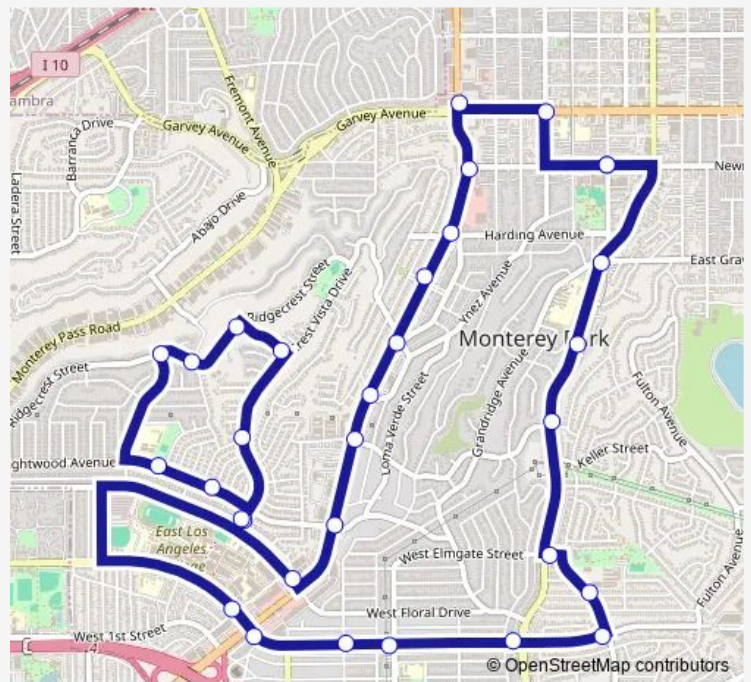

## Bus Route 2

[Go to website](#)

**Direction**  
 Ramona/Newmark — Ramona/Newmark  
 32 stops  
[Open route schedule](#)

- Ramona/Newmark
- Garvey Avenue and N Ynez Avenue
- Atlantic/Garvey Sw
- S Atlantic Boulevard and W Newmark Avenue
- S Atlantic Boulevard and Harding Avenue
- S Atlantic Boulevard and El Portal Place
- S Atlantic Boulevard and Cadiz Street Se
- S Atlantic Boulevard and Sevilla Street Sw
- S Atlantic Boulevard and W El Repetto Drive
- S Atlantic Boulevard and Brightwood Street Sw
- Floral/Atlantic
- Crest Vista Drive and College View Drive N
- Brightwood Street and Lunar Drive
- Brightwood/Sunnyslope
- Ridgecrest Street and Hillside Street
- Ridgecrest Street and Vagabond Drive
- Ridgecrest Street and Brier Cliff Way
- Brier Cliff Way and Crest Vista Drive
- Crest Vista Drive and Rolling Hill Drive
- Crest Vista Drive and College View Drive S
- Collegian Ave at Avenida Cesar Chavez

### Route schedule

Ramona/Newmark — Ramona/Newmark

Monday	06:30-17:50
Tuesday	06:30-17:50
Wednesday	06:30-17:50
Thursday	06:30-17:50
Friday	06:30-17:50
Saturday	—
Sunday	—

### Route info

Direction: Ramona/Newmark  
 Stops: 32  
 Trip Duration: 0 hour 35 min

Route 2

Riggin St and Atlantic Blvd

W Riggin Street and S Bradshawe Avenue Sw

W Riggin Street and Findlay Avenue Sw

W Riggin Street and Garfield Avenue S

E Riggin Street and Wilcox Avenue Se

Wilcox/Arlight

Garfield/Elmgate

Garfield / El Repetto

Garfield Avenue S and Maronde Way E

Garfield Avenue S and E Graves Avenue Se

Ramona/Newmark

Route 2 Bus time schedules and route maps are available in an offline PDF at [busmaps.com](https://busmaps.com). Use the [busmaps.com](https://busmaps.com) website to see live bus times, train schedule or subway schedule, and step-by-step directions for all public transit in Los Angeles