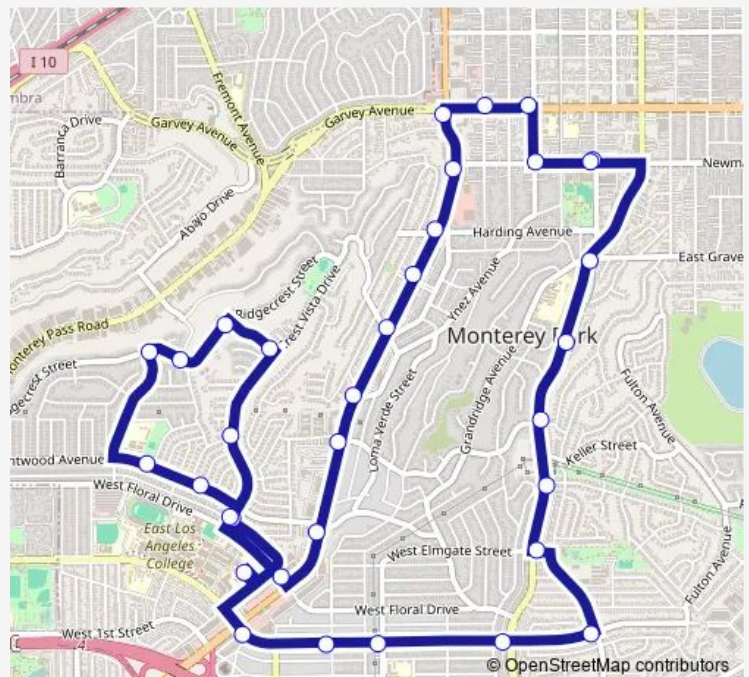

Brightwood Street and Lunar Drive

Brightwood/Sunnyslope

Ridgecrest Street and Hillside Street

Ridgecrest Street and Vagabond Drive

Ridgecrest Street and Brier Cliff Way

Brier Cliff Way and Crest Vista Drive

Saturday —

Sunday —

Route info

Direction: City Hall

Stops: 34

Trip Duration: 0 hour 40 min

Route 2

BusMaps

Crest Vista Drive and College View Drive
Collegian Avenue at Avenida Cesar Chavez

Riggin/Atlantic

W Riggin Street and S Bradshaw Avenue

W Riggin Street and Findlay Avenue

W Riggin Street and Garfield Avenue S

E Riggin Street and Wilcox Avenue

Garfield/Elmgate

Garfield Avenue S and Coral View Street

Garfield Avenue S and El Repetto Drive

Garfield Avenue S and Maronde Way

Garfield Avenue S and E Graves Avenue

City Hall