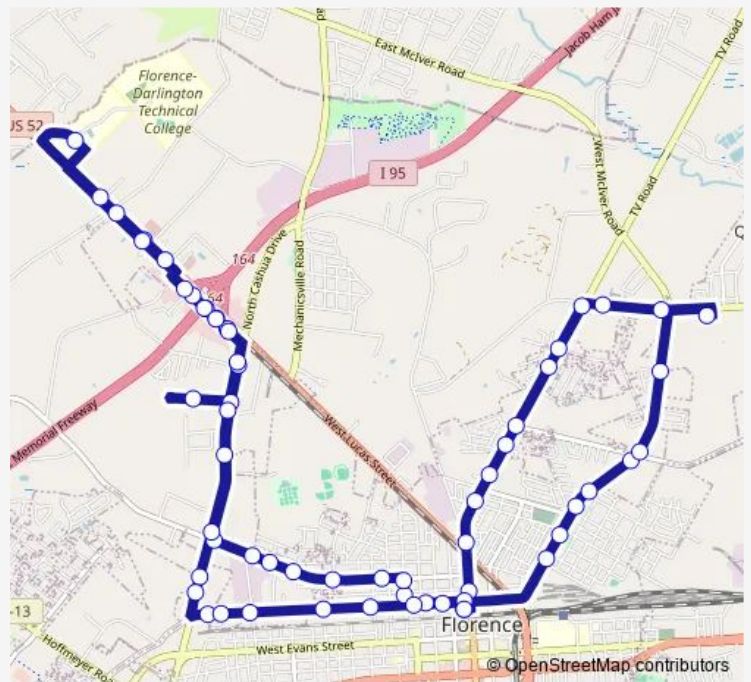

Bus Route 2 Florence Route 2

[Go to website](#)

Direction
 Florence Transit Center — Florence Transit Center
 61 stops
[Open route schedule](#)

- Florence Transit Center
- 602 Oakland Ave
- 800 Oakland Ave (Dr Iola Jones Park)
- Oakland Ave & Coker St
- Tom Collins ABC 1216 Oakland Ave
- Oakland Ave & Wilson Rd
- Mciver Rd & Wilson Rd
- E. Mciver Rd & Williamsburg Cl
- IGA Quinby
- E. Ashby Rd & E. Mciver Rd
- E. Ashby Rd & N. Irby St
- N. Irby St & E. Ashby Rd
- N. Irby St & W Sam Harrell Rd
- N. Irby St & N. Sierra Range
- N. Irby St & Wilson Rd
- N. Irby St (New Harvest Church)
- N. Irby St (Williams Middle School)
- N. Irby St (Frans)
- N. Irby St before W. Lucas St
- N. Irby St (Pawn Express)
- 221 W. Darlington St

Route schedule
 Florence Transit Center — Florence Transit Center

Monday	06:00-17:00
Tuesday	06:00-17:00
Wednesday	06:00-17:00
Thursday	06:00-17:00
Friday	06:00-17:00
Saturday	08:00-15:00
Sunday	—

Route info
 Direction: Florence Transit Center
 Stops: 61
 Trip Duration: 0 hour 43 min

Route 2 — Florence Route 2 **BusMaps**

457 W. Darlington St (outbound)

308 Chase St

490 Chase St

Sumter St Grocery

W. Sumter St & N. Alexander St

1205 W. Sumter St

W. Sumter St & N. Hartwell Dr

W. Lucas St Old Mobil (inbound)

W. Lucas St Quincy's (inbound)

Mcdonalds (inbound)

W. Lucas St Cracker Barrel (inbound)

Cashua Dr Soap & Suds (inbound)

Dept of Veteran's Affairs

N. Cashua Dr & Sally Hill Farms Blvd (inbound)