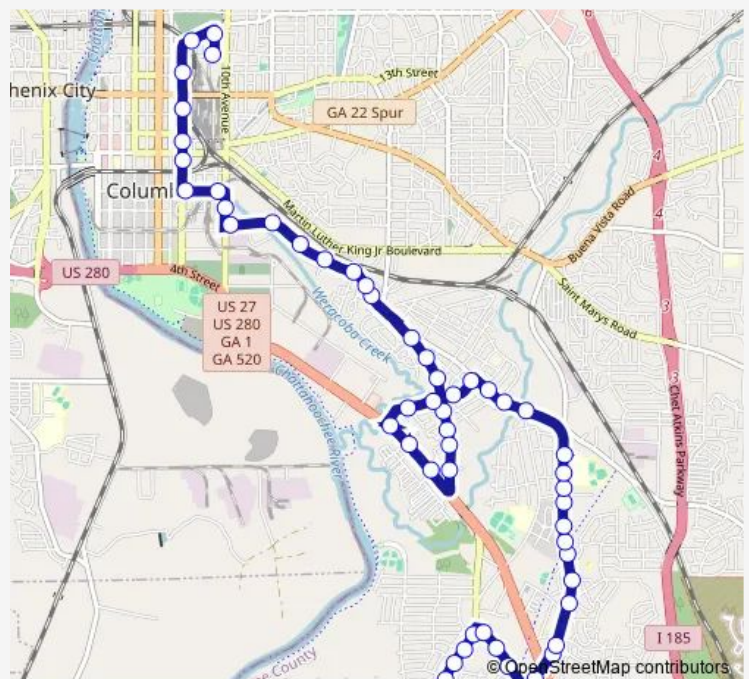

Fort Benning Rd and Vine St

Fort Benning Rd and Baker Plaza Dr

Fort Benning Rd and Baker Plaza Dr

Fort Benning Rd and Youmans St

Cusseta Rd and Ft. Benning Rd

Route schedule

S Lumpkin Rd and Meade St — Metra Transfer Center

Monday 06:15-19:15

Tuesday 06:15-19:15

Wednesday 06:15-19:15

Thursday 06:15-19:15

Friday 06:15-19:15

Saturday 06:15-19:15

Sunday —

Route info

Direction: S Lumpkin Rd and Meade St

Stops: 55

Trip Duration: 0 hour 35 min

Route 2

Cusseta Rd and Benning Dr

Cusseta Rd and Clover Ave

Cusseta Rd and 32nd Ave

30th Ave and Cusseta Rd

30th Ave and Cusseta Rd

N Lumpkin Rd and 32nd Ave

N Lumpkin Rd and Springfield Ave

N Lumpkin Rd and Liberty Commons Apartments

N Lumpkin Rd and Airview Dr

Victory Dr and N Lumpkin Rd

Victory Dr and Clay Dr

Victory Dr and 30th Ave