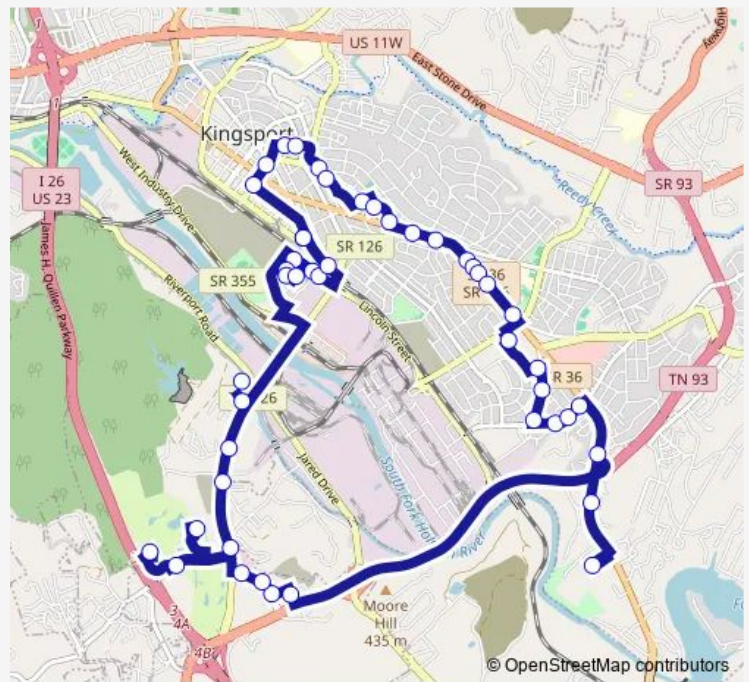

Bus Route 2

[Go to website](#)

Direction
Transit Office — Transit Office

47 stops

[Open route schedule](#)

- Transit Office
- E Market at Cherokee
- Cherokee at E New
- Watauga at E Wanola
- Washington Apartments
- Myrtle at Wateree
- Forest St at Poplar
- Oak St at Yadkin
- Senior Center
- Valley St at E Center
- E Center St at Summer
- E Center St at Lamont
- Ft Henry Dr at Imperial Terrace
- Legacy Apartments
- Fort Henry Arms
- Ft Henry Dr at Midland
- Ft Henry Dr at Zoomers
- Food City Eastman Rd
- Sherwood Pl
- Sherwood Rd at Bruce
- Sherwood Rd at Konnarock

Route schedule
Transit Office — Transit Office

Monday	07:30
Tuesday	07:30
Wednesday	07:30
Thursday	07:30
Friday	07:30
Saturday	—
Sunday	—

Route info

Direction: Transit Office

Stops: 47

Trip Duration: 1 hour 0 min

Konnarock Rd at Dewey

Warpath Dr at Bruce

Warpath Dr at Ft Henry Dr

Ft Henry Dr at Carter

Walmart Ft Henry Dr

Ft Henry Dr at Bradley

Southgate at Priceless

S Wilcox Dr at Southgate

Sullivan County Health Dept

Transit Office

Route 2 Bus time schedules and route maps are available in an offline PDF at busmaps.com. Use the busmaps.com website to see live bus times, train schedule or subway schedule, and step-by-step directions for all public transit in Gate City