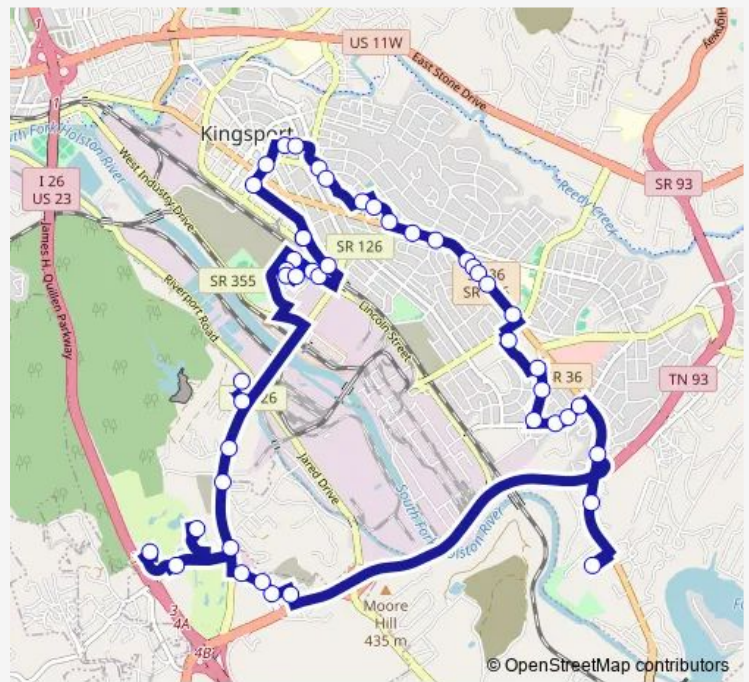

Bus Route 2

[Go to website](#)

Direction
 Transit Office — Transit Office

47 stops

[Open route schedule](#)

- Transit Office
- E Market at Cherokee
- Cherokee at E New
- Watauga at E Wanola
- Washington Apartments
- Myrtle at Wateree
- Forest St at Poplar
- Oak St at Yadkin
- Senior Center
- Valley St at E Center
- E Center St at Summer
- E Center St at Lamont
- Ft Henry Dr at Imperial Terrace
- Legacy Apartments
- Fort Henry Arms
- Ft Henry Dr at Midland
- Ft Henry Dr at Zoomers
- Food City Eastman Rd
- Sherwood Pl
- Sherwood Rd at Bruce
- Sherwood Rd at Konnarock

Route schedule
 Transit Office — Transit Office

Monday	07:30
Tuesday	07:30
Wednesday	07:30
Thursday	07:30
Friday	07:30
Saturday	—
Sunday	—

Route info

Direction: Transit Office

Stops: 47

Trip Duration: 1 hour 0 min

Konnarock Rd at Dewey

Warpath Dr at Bruce

Warpath Dr at Ft Henry Dr

Ft Henry Dr at Carter

Walmart Ft Henry Dr

Ft Henry Dr at Bradley

Southgate at Priceless

S Wilcox Dr at Southgate

Sullivan County Health Dept

Transit Office

Route 2 Bus time schedules and route maps are available in an offline PDF at busmaps.com. Use the busmaps.com website to see live bus times, train schedule or subway schedule, and step-by-step directions for all public transit in Gate City