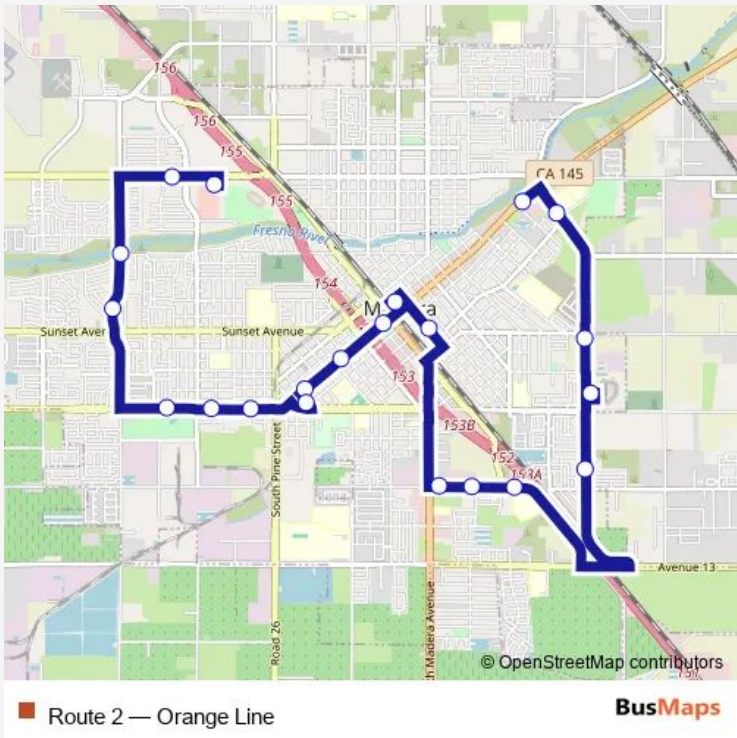

Bus Route 2 Orange Line

[Go to website](#)

Direction
 Yosemite Avenue and Elm Street - Rancho San Miguel —
 Walgreens at Cleveland Avenue

21 stops

[Open route schedule](#)

- Yosemite Avenue and Elm Street - Rancho San Miguel
- Tozer Street and Clinton Street
- Tozer Street and Sunrise Avenue - Madera Tech
- Madera County Department of Corrections
- Road 28 and Lada Avenue (Cottonwood Creek Apartments)
- Almond Avenue and SR 99
- Almond Avenue and Emily Way
- Almond Avenue and Madera Avenue
- D Street and 7th Street - Camarena Health
- Intermodal Center Bus Station
- Yosemite Avenue and G Street
- Yosemite Avenue and North K Street
- Yosemite Avenue and O Street (Natural Vision)
- P Street and Yosemite Avenue (Transfer)
- Howard Road and Fairview Avenue
- Howard Road and Amerine Avenue (U-Save)
- Howard Road and Shannon Avenue - Lion's Town and County Park
- Granada Drive and Sandlewood Drive (Northbound)
- Granada Drive and Riverview Drive
- Cleveland Avenue and Schnoor Street (Taco Bell)

Route schedule

Yosemite Avenue and Elm Street - Rancho San Miguel —
 Walgreens at Cleveland Avenue

Monday	08:00-18:00
Tuesday	08:00-18:00
Wednesday	08:00-18:00
Thursday	08:00-18:00
Friday	08:00-18:00
Saturday	10:00-16:00
Sunday	—

Route info

Direction: Yosemite Avenue and Elm Street - Rancho San Miguel

Stops: 21

Trip Duration: 0 hour 42 min

Walgreens at Cleveland Avenue

Direction

Walgreens at Cleveland Avenue — Yosemite Avenue and Elm Street - Rancho San Miguel

21 stops

[Open route schedule](#)

Walgreens at Cleveland Avenue

Cleveland Avenue and Schnoor Street

Granada Drive and Pinewood Drive

Granada Drive and Sandlewood Drive

Howard Road and Shannon Avenue - Lion's Town and County Park Avenue