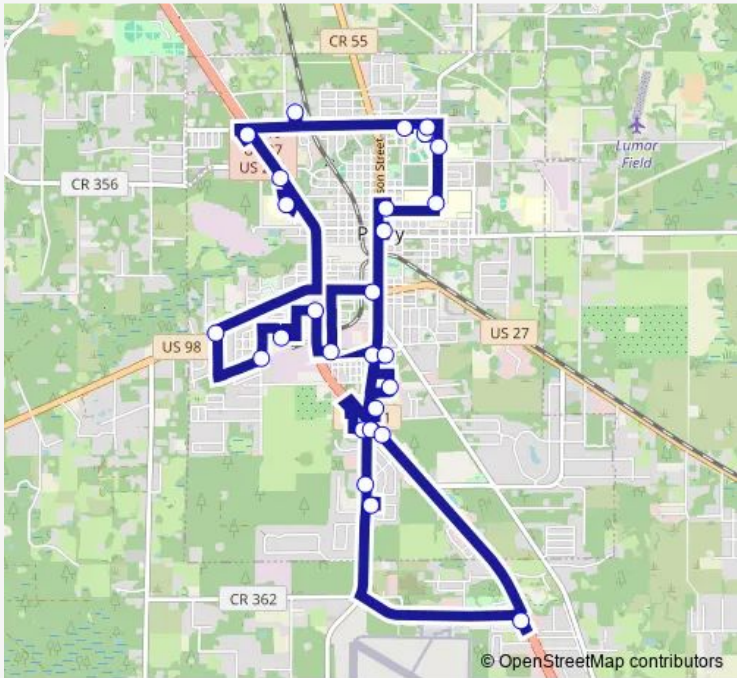

[Go to website](#)

**Direction**  
 Super Wash — Memorial Hospital  
 27 stops  
[Open route schedule](#)

- Super Wash
- Perrytown Apts
- Jerkins Community Center
- Exxon Station
- Woodridge Apts.
- Cvs
- Family Dollar
- Perry Winn Dixie
- Walgreens
- Southern Villas/Pineview Apt
- Stonegate Manor
- Big Bend Tech College
- Burger King
- Dollar General
- Walmart
- Post Office
- Taylor Co. Courthouse
- Public Library
- Head Start
- Taylor County High School
- Health Dept.

Route schedule  
 Super Wash — Memorial Hospital

Monday	07:30-17:30
Tuesday	07:30-17:30
Wednesday	07:30-17:30
Thursday	07:30-17:30
Friday	07:30-17:30
Saturday	—
Sunday	—

Route info  
 Direction: Super Wash  
 Stops: 27  
 Trip Duration: 0 hour 58 min

Veteran's Administration

Premier Medical

Senior Citizens Ctr.

DMH Plaza

Office of Elections

Memorial Hospital

Bus time schedules and route maps are available in an offline PDF at [busmaps.com](https://busmaps.com). Use the [busmaps.com](https://busmaps.com) website to see live bus times, train schedule or subway schedule, and step-by-step directions for all public transit in

The schedule is provided in the local timezone. Times with "(+1)" indicate departures on the next day.

PDF file created on 2025-01-16

2024 BusMaps.com - All Rights Reserved