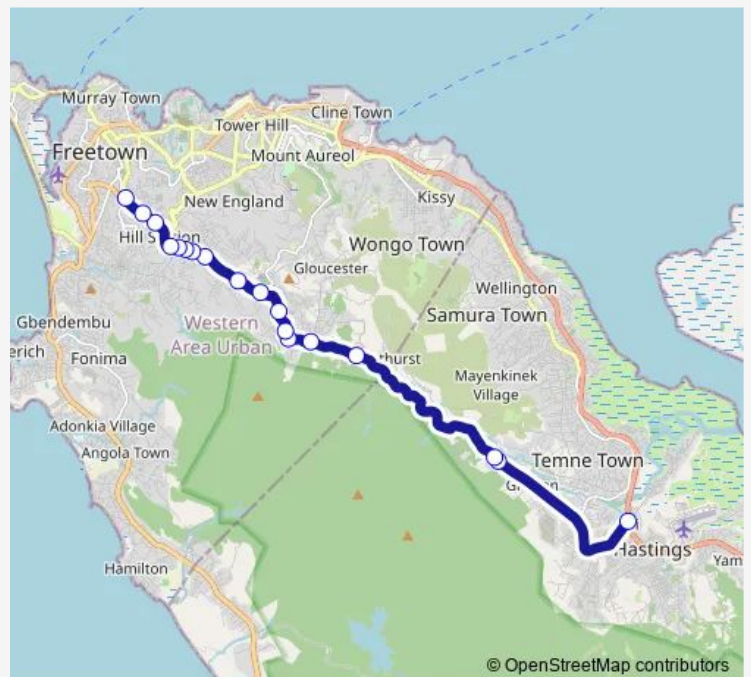

Direction

Jui — Wilberforce

18 stops

[Open route schedule](#)

- Jui
- Morngayba
- Morngayba
- Bathurst Junction
- Regent
- Kennex Drive
- Kowar Drive
- SS Camp
- Leicester Peak
- Airtel Office Point
- Hill Station
- Hill Station
- Old School Drive
- Police Post
- David Drive
- St. Mary's
- Total
- Wilberforce

Route schedule

Jui — Wilberforce

Monday	08:59-20:19
Tuesday	08:59-20:19
Wednesday	08:59-20:19
Thursday	08:59-20:19
Friday	08:59-20:19
Saturday	16:21
Sunday	16:21

Route info

Direction: Jui

Stops: 18

Trip Duration: 0 hour 35 min