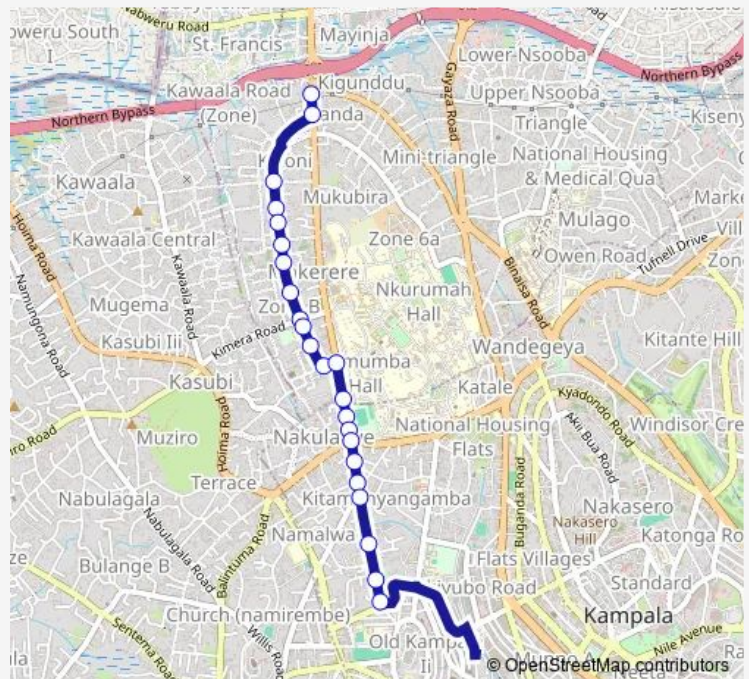

### Route schedule

Total Petro Station - Bwaise — Daily Loaf Bakery

Monday 06:30-19:00

Tuesday 06:30-19:00

Wednesday 06:30-19:00

Thursday 06:30-19:00

Friday 06:30-19:00

Saturday 06:30-19:00

### Route info

Direction: Total Petro Station - Bwaise

Stops: 23

Trip Duration: 0 hour 41 min

■ Ka003 — Bwaise-New Taxi Park

Shell (Sir Apollo Kagwa Rd)

Daily Loaf Bakery

Ka003 Bus time schedules and route maps are available in an offline PDF at [busmaps.com](https://busmaps.com). Use the [busmaps.com](https://busmaps.com) website to see live bus times, train schedule or subway schedule, and step-by-step directions for all public transit in Kampala