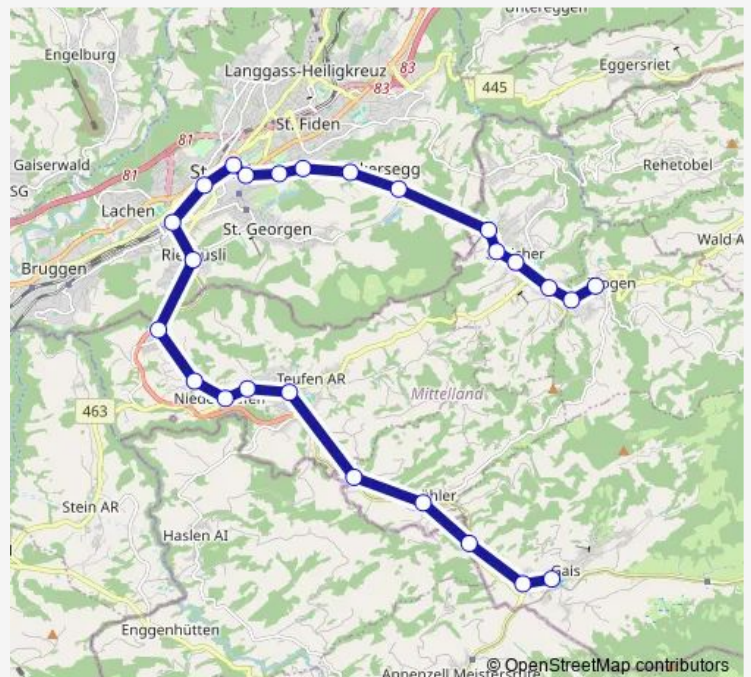

Suburban Railway S22

[Go to website](#)

Direction

Gais — Trogen

25 stops

[Open route schedule](#)

- Gais
- Zweibrücken
- Strahlholz
- Bühler
- Steigbach
- Teufen Ar
- Teufen AR Stofel
- Sternen bei Teufen
- Niederteufen
- Lustmühle
- St. Gallen Riethüsli
- St. Gallen Güterbahnhof
- St. Gallen
- St. Gallen Marktplatz
- St. Gallen Spisertor
- St. Gallen Schülerhaus
- St. Gallen Birnbäumen
- St. Gallen Notkersegg
- Schwarzer Bären
- Vögelinsegg
- Schützengarten

Route schedule

Gais — Trogen

Monday	05:29-18:25
Tuesday	05:29-18:25
Wednesday	05:29-18:25
Thursday	05:29-18:25
Friday	05:29-18:25
Saturday	09:11-15:41
Sunday	—

Route info

Direction: Gais

Stops: 25

Trip Duration: 1 hour 0 min

■ S22

BusMaps

Speicher

Bendlehn

Gfeld

Trogen

Direction

Trogen — Gais

Route schedule

Trogen — Gais

Monday	05:43-19:11
Tuesday	05:43-19:11
Wednesday	05:43-19:11
Thursday	05:43-19:11
Friday	05:43-19:11
Saturday	09:41-16:41
Sunday	—

Route info

Direction: Trogen

Stops: 25

Trip Duration: 0 hour 58 min