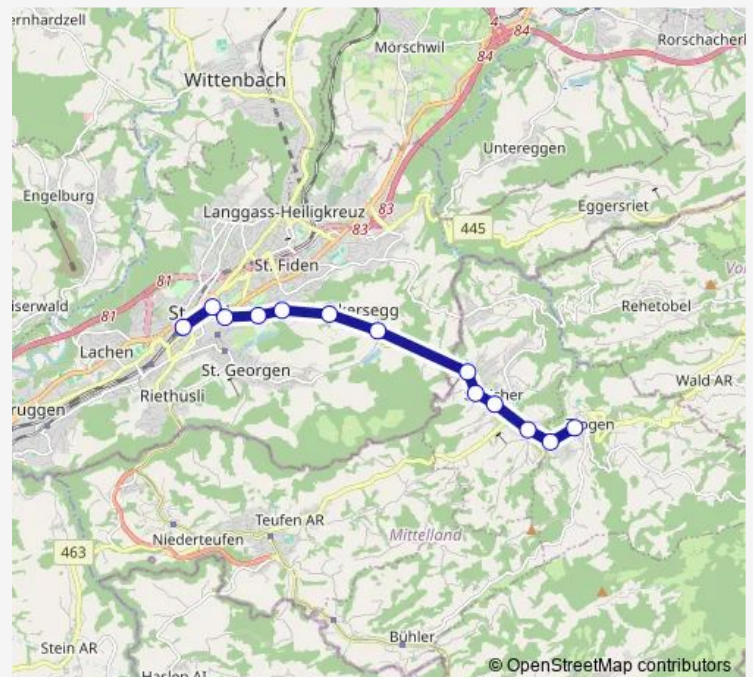

Saturday —

Sunday —

Route info

Direction: St. Gallen

Stops: 13

Trip Duration: 0 hour 25 min

Direction

Trogen — St. Gallen

13 stops

[Open route schedule](#)

Trogen
Gfeld
Bendlehn
Speicher
Schützengarten
Vögelinsegg
Schwarzer Bären
St. Gallen Notkersegg
St. Gallen Birnbäumen
St. Gallen Schülerhaus
St. Gallen Spisertor
St. Gallen Marktplatz
St. Gallen

Route schedule

Trogen — St. Gallen

Monday	13:40
Tuesday	13:40
Wednesday	13:40
Thursday	13:40
Friday	13:40
Saturday	—
Sunday	—

Route info

Direction: Trogen

Stops: 13

Trip Duration: 0 hour 27 min

S22 Rail time schedules and route maps are available in an offline PDF at busmaps.com. Use the busmaps.com website to see live bus times, train schedule or subway schedule, and step-by-step directions for all public transit in Sankt Gallen