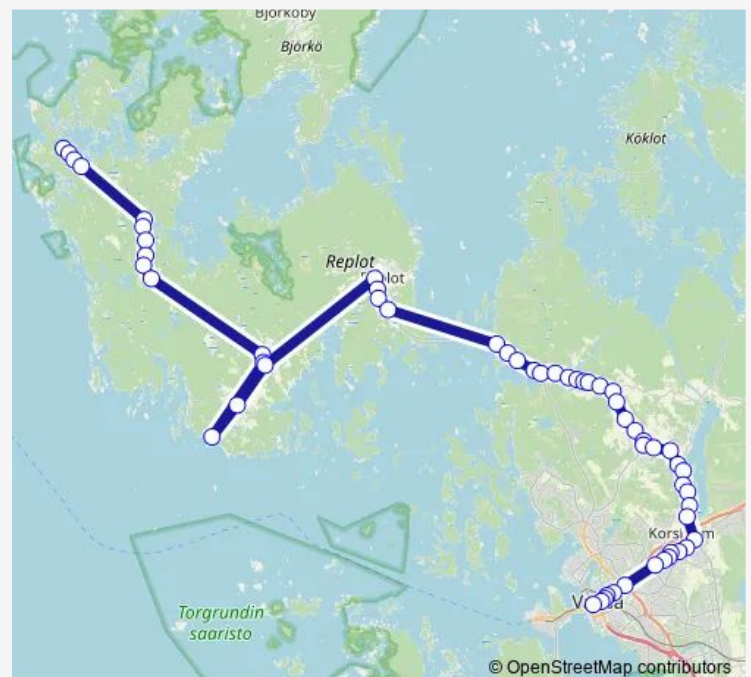

Thursday 07:30

Friday 07:30

Saturday —

Sunday —

Route info

Direction: Söderudden E

Stops: 57

Trip Duration: 1 hour 20 min