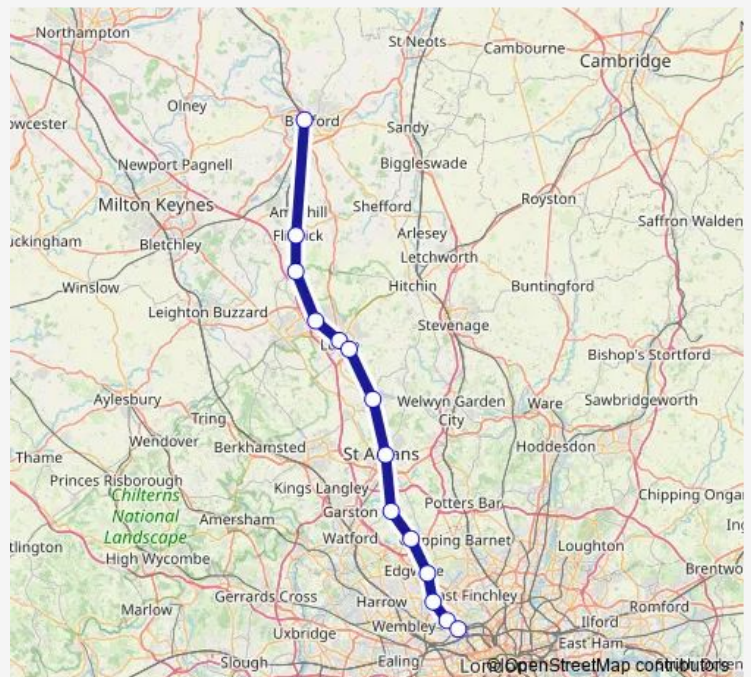

Rail TI:Bdm->Whp TL train service from BDM to Whp

[Go to website](#)

Direction

Bedford — West Hampstead Thameslink

14 stops

[Open route schedule](#)

- Bedford
- Flitwick
- Harlington (Beds)
- Leagrave
- Luton
- Luton Airport Parkway
- Harpenden
- St Albans City
- Radlett
- Elstree & Borehamwood
- Mill Hill Broadway
- Hendon
- Cricklewood
- West Hampstead Thameslink

Route schedule

Bedford — West Hampstead Thameslink

Monday	—
Tuesday	—
Wednesday	—
Thursday	—
Friday	25:15 ⁺¹
Saturday	01:15-05:49
Sunday	—

Route info

Direction: Bedford

Stops: 14

Trip Duration: 1 hour 4 min

TI:Bdm->Whp — TL train service from BDM to Whp

Tl:Bdm->Whp Rail time schedules and route maps are available in an offline PDF at busmaps.com. Use the busmaps.com website to see live bus times, train schedule or subway schedule, and step-by-step directions for all public transit in Luton