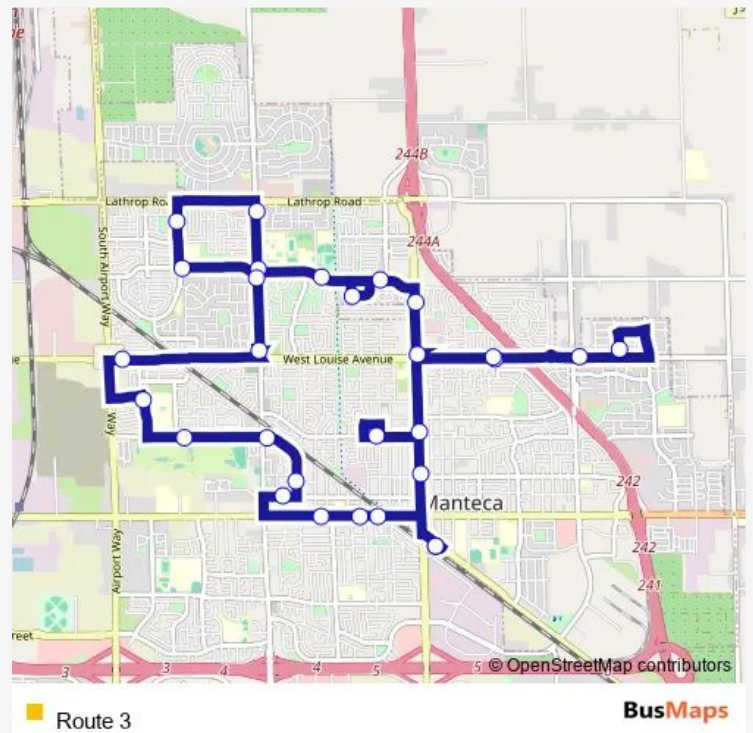

Zurich Dr at Geneva Way

### Route schedule

Transit Center — Transit Center

Monday	06:00-18:00
Tuesday	06:00-18:00
Wednesday	06:00-18:00
Thursday	06:00-18:00
Friday	06:00-18:00
Saturday	09:00-15:00
Sunday	—

### Route info

Direction: Transit Center

Stops: 29

Trip Duration: 0 hour 48 min

Crom St at Silverado Dr

Cherry Lane At N Union Rd

Cherry Lane At Eucalyptus St

Center St At Magnolia Ave

W. Yosemite Ave At Walnut Ave

W. Yosemite Ave At Sequoia Ave

W. Yosemite Ave At Pierce Ave

Transit Center

Route 3 Bus time schedules and route maps are available in an offline PDF at [busmaps.com](https://busmaps.com). Use the [busmaps.com](https://busmaps.com) website to see live bus times, train schedule or subway schedule, and step-by-step directions for all public transit in Stockton