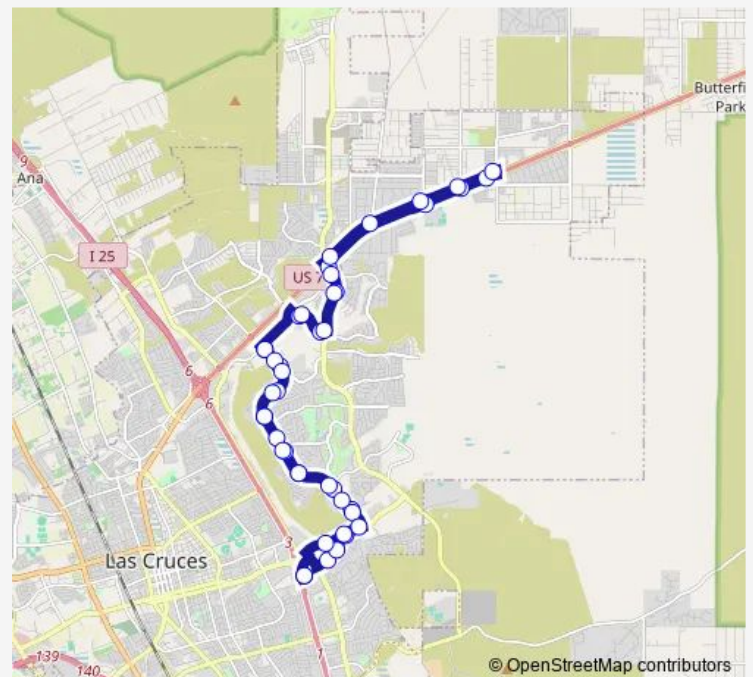

### Route schedule

MVM (Outbound) — MVM (Outbound)

Monday	06:30-21:45
Tuesday	06:30-21:45
Wednesday	06:30-21:45
Thursday	06:30-21:45
Friday	06:30-21:45
Saturday	08:30-15:45
Sunday	—

### Route info

Direction: MVM (Outbound)

Stops: 43

Trip Duration: 0 hour 53 min

Route 3

Bataan West & Mesa Road

Bataan West & Mesa Grande

Bataan West & Jornada