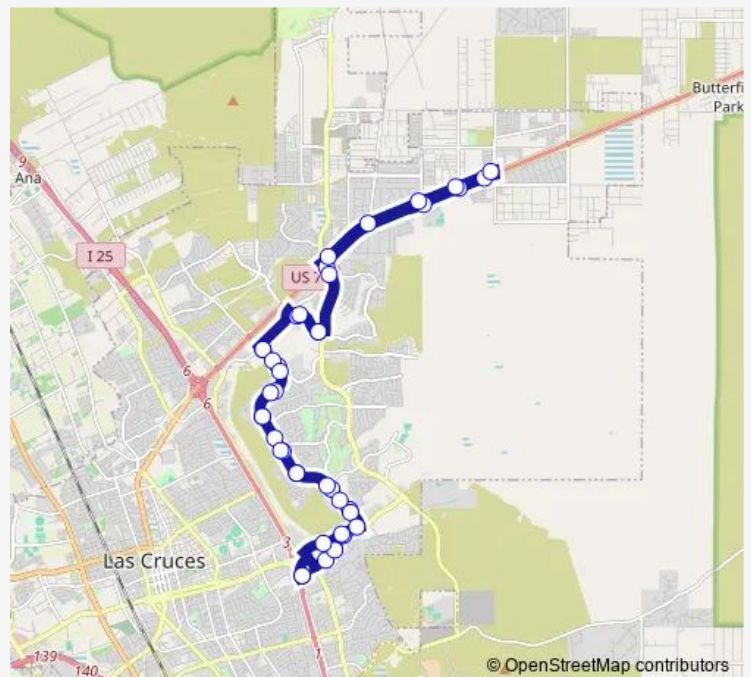

Roadrunner & Rolling Hills

Roadrunner @ Camino Real Middle School

Roadrunner & Northrise

Rinconada @ Walmart

Rinconada & Sonoma Ranch

Sonoma Ranch @ Baatan East

Bataan East & Mesa Grande

Bataan East @ Big Daddy's Flea Market

Bataan East & Porter

Bataan West & Porter

Bataan West & Mesa Road

Route schedule

MVM (Outbound) — MVM (Outbound)

Monday	06:30-21:45
Tuesday	06:30-21:45
Wednesday	06:30-21:45
Thursday	06:30-21:45
Friday	06:30-21:45
Saturday	08:30-15:45
Sunday	—

Route info

Direction: MVM (Outbound)

Stops: 41

Trip Duration: 0 hour 53 min

Route 3

BusMaps

Bataan West & Mesa Grande

Bataan West & Jornada

Lohman @ Dunkin Donuts

Lohman across from Ross/Marshalls

MVM (Outbound)

Route 3 Bus time schedules and route maps are available in an offline PDF at busmaps.com. Use the busmaps.com website to see live bus times, train schedule or subway schedule, and step-by-step directions for all public transit in Las Cruces