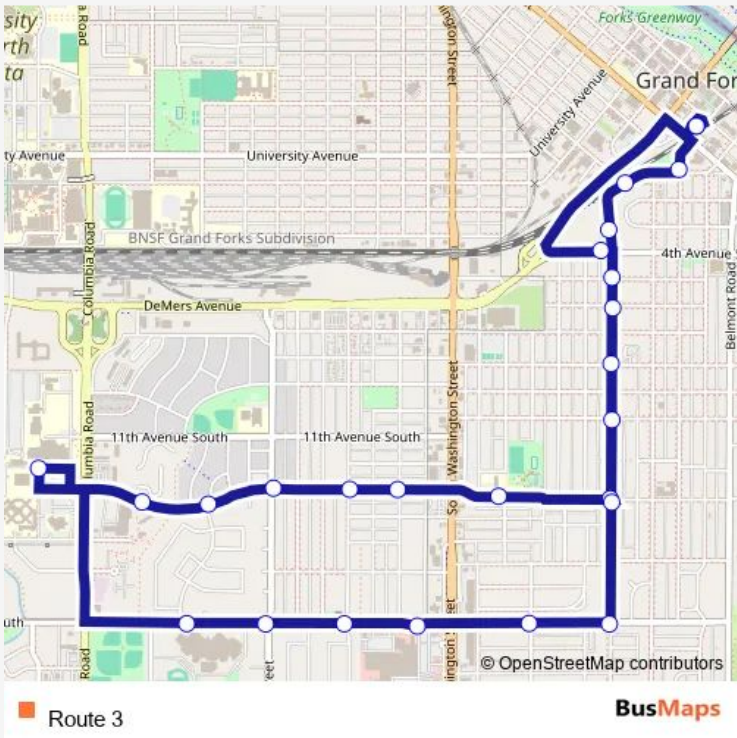

## Bus Route 3

[Go to website](#)

**Direction**  
Mtc — Mtc

25 stops

[Open route schedule](#)

- Mtc
- 1st & Walnut
- 1st Ave S
- The Link
- 5th & Cherry
- 8th & Cherry
- 13th & Cherry
- Lewis & Clark School
- S 15th St & 13th Ave
- S 17th St & 13th Ave
- S 20th St & 13th Ave
- 13th & Rider Road
- Hugo's (13th Ave S)
- Altru Main Campus
- Red River High
- S 20th St & 17th Ave
- S 17th St & 17th Ave
- Midtown
- S 10th St & 17th Ave
- 17th & Cherry
- 13th & Cherry Nb

Route schedule  
Mtc — Mtc

|           |             |
|-----------|-------------|
| Monday    | 06:30-21:00 |
| Tuesday   | 06:30-21:00 |
| Wednesday | 06:30-21:00 |
| Thursday  | 06:30-21:00 |
| Friday    | 06:30-21:00 |
| Saturday  | 08:00-21:00 |
| Sunday    | —           |

Route info

Direction: Mtc

Stops: 25

Trip Duration: 0 hour 29 min

10th & Cherry

6th & Cherry

4th & Cherry

Mtc