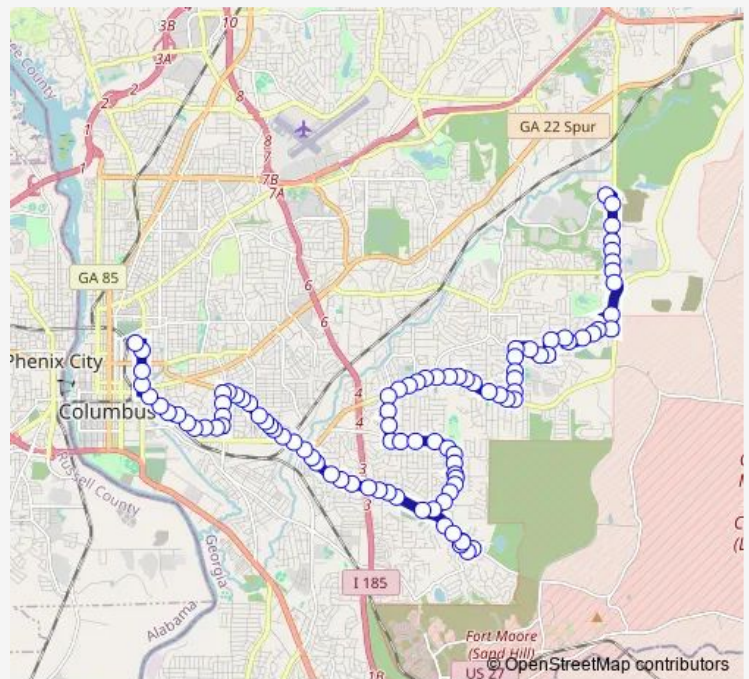

Bus Route 3

[Go to website](#)

Direction

Corporate Ridge Pkwy and Oneda Dr — Metra Transfer Center

97 stops

[Open route schedule](#)

- Corporate Ridge Pkwy and Oneda Dr
- Schatulga Rd and Ncr
- Schatulga Rd and Sacerdote Ln
- Schatulga Rd and Peggy Dr
- Schatulga Rd and Manor Rd
- Schatulga Rd and West Central Georgia Regional Hospital
- Schatulga Rd and Forrest Rd
- Schatulga Rd and Mitchell Rd
- Schatulga Rd and Hunter Rd
- Dorsey Dr and Schatulga Rd
- Dorsey Dr and Playfield Dr
- Dorsey Dr and Pine Valley Dr
- Dorsey Dr and Lark Ln
- Dorsey Dr and Woodhollow Dr
- Mazor Dr and Mill Branch Rd
- Mill Branch Rd and Cordova Rd
- Mill Branch Rd and Luna Dr
- Luna Dr and Celeste Dr
- Luna Dr and Blueridge Dr
- Luna Dr and Amber Dr
- Amber Dr and Valleybrook Rd

Route schedule

Corporate Ridge Pkwy and Oneda Dr — Metra Transfer Center

Monday	05:27-19:27
Tuesday	05:27-19:27
Wednesday	05:27-19:27
Thursday	05:27-19:27
Friday	05:27-19:27
Saturday	05:27-19:27
Sunday	—

Route info

Direction: Corporate Ridge Pkwy and Oneda Dr

Stops: 97

Trip Duration: 0 hour 53 min

Route 3

Amber Dr and Teresa St

Amber Dr and Georgetown Dr

Amber Dr and Ambervista Ct

Amber Dr and Buena Vista Rd

Buena Vista Rd and Higgs Dr

Buena Vista Rd and Greenbriar Dr

Buena Vista Rd and Watson Dr

Buena Vista Rd and Thyer Ave

Buena Vista Rd and Patricia Dr

Buena Vista Rd and Eastwood Dr