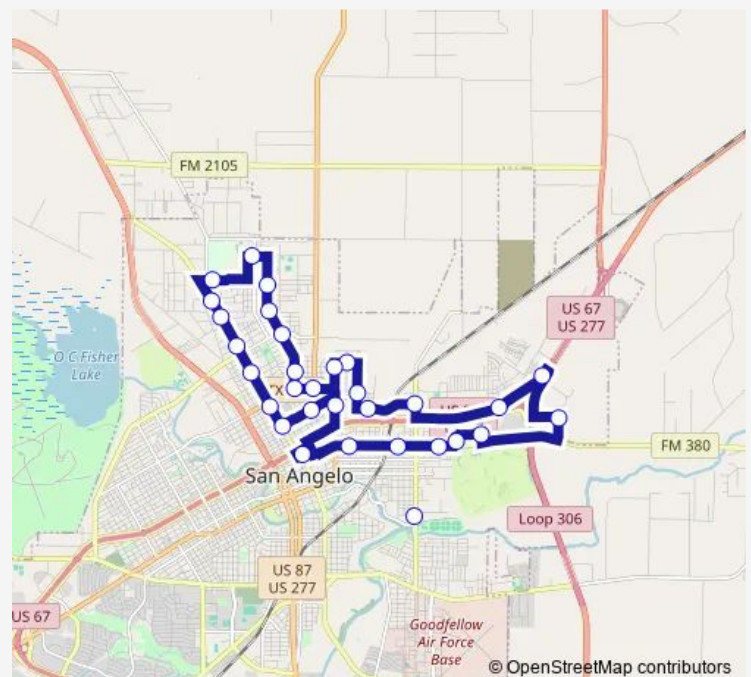

Bus Route 3

[Go to website](#)

Direction

San Angelo Transit Center — Baptist Memorials Center

31 stops

[Open route schedule](#)

San Angelo Transit Center

Wok and Rice

HUD Housing Authority

Bowie St & E 37th St

For Lakeview

Route schedule

San Angelo Transit Center — Baptist Memorials Center

Monday 06:30-19:30

Tuesday 06:30-19:30

Wednesday 06:30-19:30

Thursday 06:30-19:30

Friday 06:30-19:30

Saturday 07:30-17:30

Sunday —

Route info

Direction: San Angelo Transit Center

Stops: 31

Trip Duration: 0 hour 48 min

Route 3

BusMaps

Lincoln Middle School

Foster Coliseum

Stripes (N Chadbourne St)

L&N Automotive

Library North Branch

N Chadbourne St & W 25th St