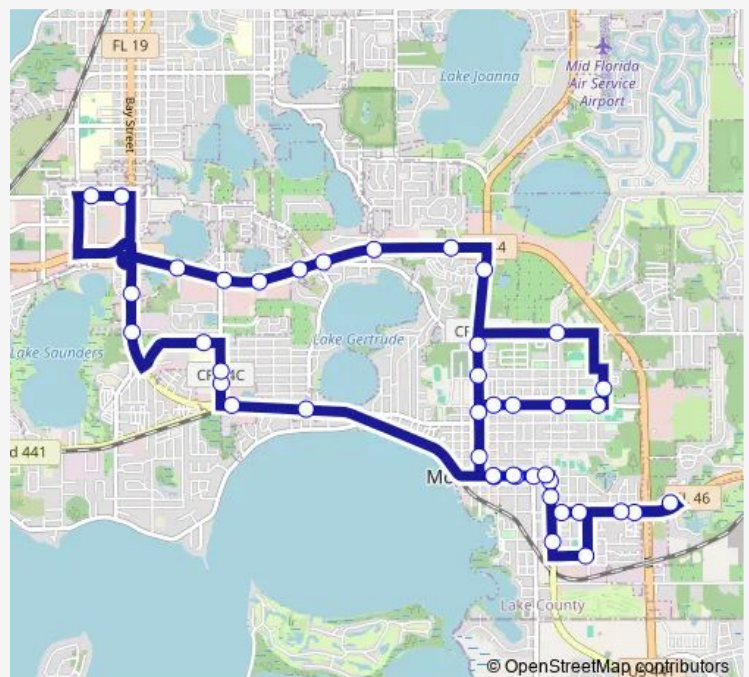

Bus Route 3 Rt 3 City of Mount Dora

[Go to website](#)

Direction

Lx30007 W Ardice Ave & Bay St — Lx30007 W Ardice Ave & Bay St

43 stops

[Open route schedule](#)

- Lx30007 W Ardice Ave & Bay St
- Lx30009 U.S 441 & Lake Park Ct
- Lx30013 U.S 441 & Eudora Rd
- Lx30017 U.S 441 & Spring Harbor Blvd
- Lx30021 U.S 441 & Mid FL Eye
- Lx30025 U.S 441 & Morningside Dr
- Lx30029 U.S 441 & E Crooked Lake Dr
- Lx30033 U.S 441 & Gables Dr
- Lx30037 N Donnelly St & U.S 441
- Lx30041 N Donnelly St & E 20th Ave
- Lx30045 N Donnelly St & Jackson Ave
- Lx30049 Lincoln Ave & Tremain
- Lx30053 Lincoln Ave & Grandview St
- Lx30057 Lincoln Ave & Orange St
- Lx30061 Lincoln Ave & Unser St
- Lx30065 N Wardell St & Grant Ave
- Lx30069 Limit Ave & Orange St
- Lx30073 N Donnelly St & 12th Ave
- Lx30077 N Donnelly St & 7th Ave
- Lx30081 E 5th Ave & Tremain St
- Lx30085 E 5th Ave & Grandview St

Route schedule

Lx30007 W Ardice Ave & Bay St — Lx30007 W Ardice Ave & Bay St

Monday	06:38-18:38
Tuesday	06:38-18:38
Wednesday	06:38-18:38
Thursday	06:38-18:38
Friday	06:38-18:38
Saturday	—
Sunday	—

Route info

Direction: Lx30007 W Ardice Ave & Bay St

Stops: 43

Trip Duration: 0 hour 53 min

Route 3 — Rt 3 City of Mount Dora

Lx30089 E 5th Ave & Clayton St

Lx30093 N Highland St & E 5th Ave

Lx30097 N Highland St & 2nd Ave

Lx30101 E 1st Ave & Simpson St

Lx30105 E 1st Ave & Rhodes St

Lx30109 E 1st Ave & Stanley Bell Dr

Lx30113 East 1st Ave & Verander Way

Lx30117 E 1st Ave & Groveland Rd

Lx30121 Camp Ave & Rossiter St

Lx30125 S Highland St & Liberty Ave