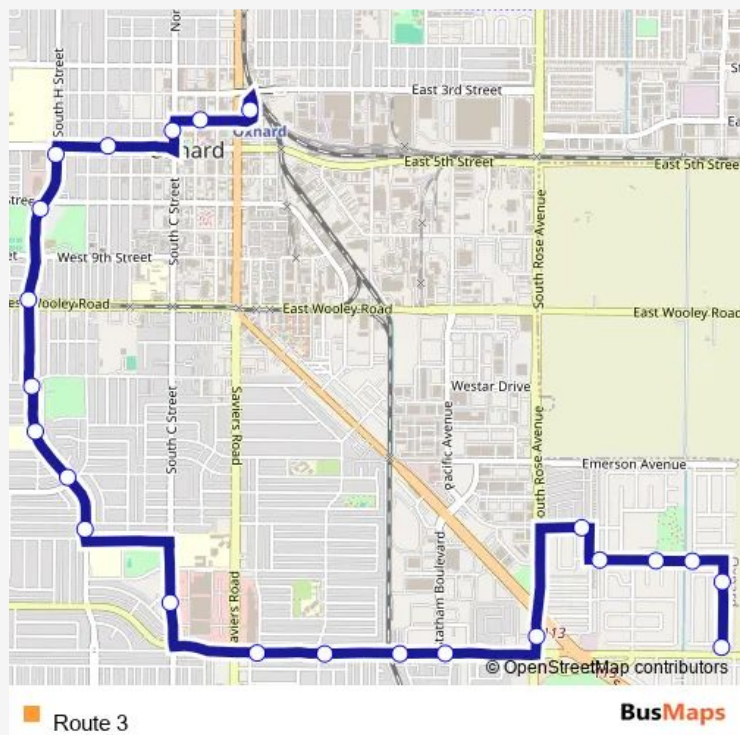

### Direction

Otc — El Dorado & Channel Isl

23 stops

[Open route schedule](#)

- Otc
- 4th & B St
- C & 4th
- 5th & F
- Hobson & 5th
- Hobson & 7th
- Hobson & Wooley
- J & Hill
- J & Mckinna
- J & Hemlock
- J & Kamala
- C St Transfer Ctr (Southbound)
- Channel Isl & Saviers
- Channel Isl & Gisler
- Channel Isl & Albany
- Channel Isl & Concord
- Rose & Channel Isl (Northbound)
- Ives & Churchill
- San Mateo & Beaufort
- San Mateo & Farragut
- San Mateo & Kepler

### Route info

Direction: Otc

Stops: 23

Trip Duration: 0 hour 30 min

El Dorado & Marin

El Dorado & Channel Isl

### Direction

El Dorado & Channel Isl — Rose & Channel Isl (Northbound)

3 stops

[Open route schedule](#)

El Dorado & Channel Isl

Channel Isl & Eden

Rose & Channel Isl (Northbound)

### Route info

Direction: El Dorado & Channel Isl

Stops: 3

Trip Duration: 0 hour 4 min