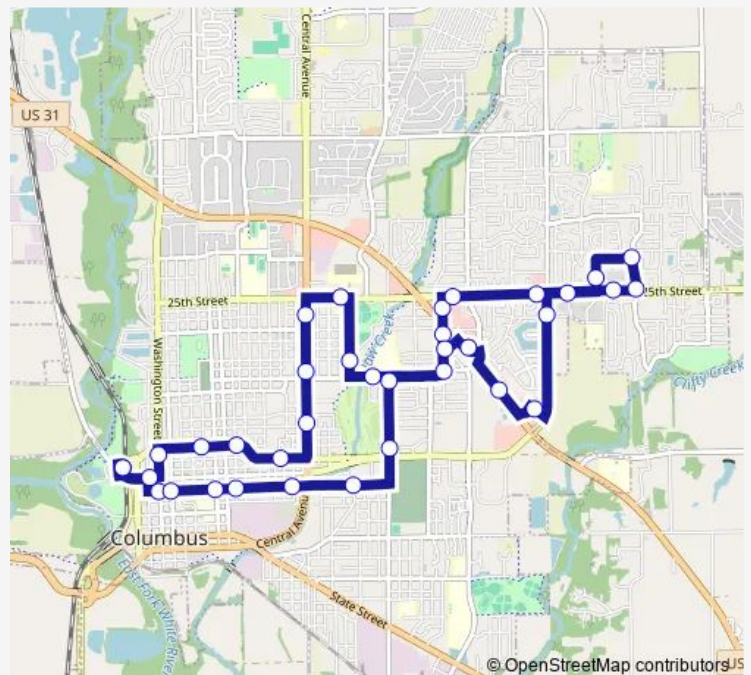

Taylor Road & Way Cross Drive

Clifty Crossing

National Road-Aldi's and Cummins Fuel Systems

Route schedule

Transit Depot — Transit Depot

Monday 06:05-19:05

Tuesday 06:05-19:05

Wednesday 06:05-19:05

Thursday 06:05-19:05

Friday 06:05-19:05

Saturday 08:05-16:05

Sunday —

Route info

Direction: Transit Depot

Stops: 36

Trip Duration: 0 hour 49 min

Route 3

BusMaps

Target

20th & Beam

Beam & 17th

17th Street at Columbus Reginal Hospital

Lincoln Park

Nexus Park

Central & 23rd

Central & 18th

Central & 13th

Ashford Park

11th & Union

11th & Sycamore

Washington & 11th

8th Street and Jackson Street