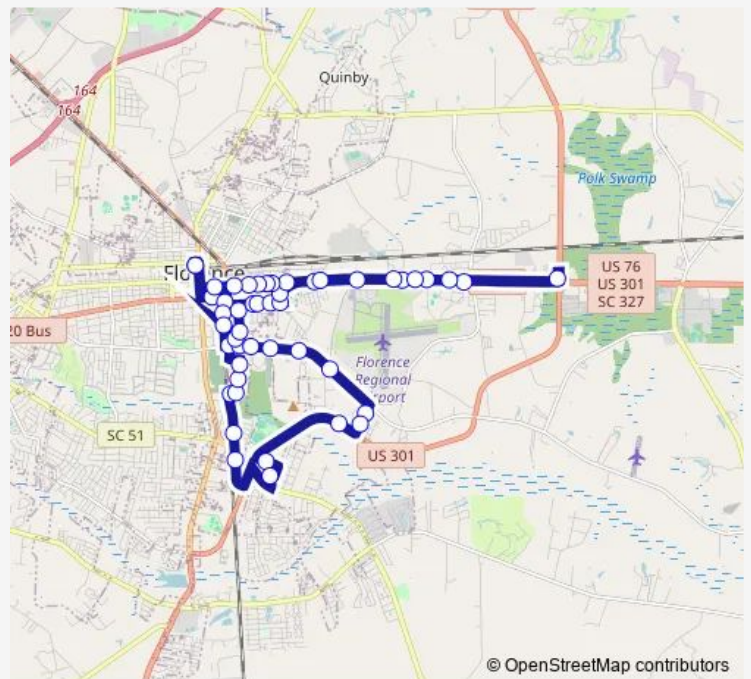

**Bus Route 3 Florence Route 3**

[Go to website](#)

**Direction**  
 Florence Transit Center — Florence Transit Center  
 48 stops  
[Open route schedule](#)

- Florence Transit Center
- E. Palmetto St Mcleod Bldg (outbound)
- S. Barringer St & S. Church St.
- S. Barringer St & E. Elm St
- Courtney Mcginnis Graham Shelter
- E. National Cemetery Rd B&P Mart
- E. National Cemetery Rd & Jarott St
- E. National Cemetery Rd Veterans Affairs
- 924 E. National Cemetery Rd (across from Greystone Apts)
- E. National Cemetery Rd & Ranch Rd
- 1730 E. National Cemetery Rd
- 1327 Gilbert Dr & Allies Ct
- Gilbert Dr Mobile Home Park
- Freedom Blvd & Sunshine Ave
- Musc Women's Center
- Musc Florence
- Pamplico Hwy Bi Lo
- S. Church St & E. Rico Dr
- 1204 June Ln
- 1128 June Ln
- 1022 June Ln

Route schedule  
 Florence Transit Center — Florence Transit Center

Monday	06:00-17:00
Tuesday	06:00-17:00
Wednesday	06:00-17:00
Thursday	06:00-17:00
Friday	06:00-17:00
Saturday	08:00-15:00
Sunday	—

Route info  
 Direction: Florence Transit Center  
 Stops: 48  
 Trip Duration: 0 hour 59 min

E. Cheves St Mcleod 2

Pee Dee Mental Health

Florence Transit Center

Route 3 Bus time schedules and route maps are available in an offline PDF at [busmaps.com](https://busmaps.com). Use the [busmaps.com](https://busmaps.com) website to see live bus times, train schedule or subway schedule, and step-by-step directions for all public transit in

The schedule is provided in the local timezone. Times with "(+1)" indicate departures on the next day.

PDF file created on 2025-01-16

2024 BusMaps.com - All Rights Reserved