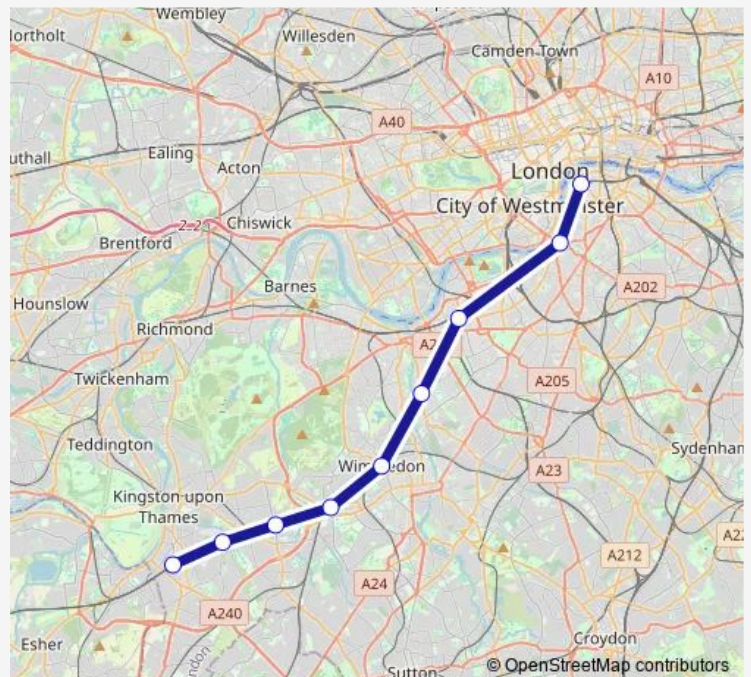

Rail Sw:Wat->Sur SW train service from WAT to Sur

[Go to website](#)

Direction

London Waterloo — Surbiton

9 stops

[Open route schedule](#)

London Waterloo

Vauxhall

Clapham Junction

Earlsfield

Wimbledon

Raynes Park

New Malden

Berrylands

Surbiton

Route schedule

London Waterloo — Surbiton

Monday 00:01-00:12

Tuesday —

Wednesday —

Thursday —

Friday —

Saturday 25:05⁺¹

Sunday 01:05-00:12⁺¹

Route info

Direction: London Waterloo

Stops: 9

Trip Duration: 0 hour 28 min

■ Sw:Wat->Sur — SW train service from WAT to Sur

Sw:Wat->Sur Rail time schedules and route maps are available in an offline PDF at busmaps.com. Use the busmaps.com website to see live bus times, train schedule or subway schedule, and step-by-step directions for all public transit in London