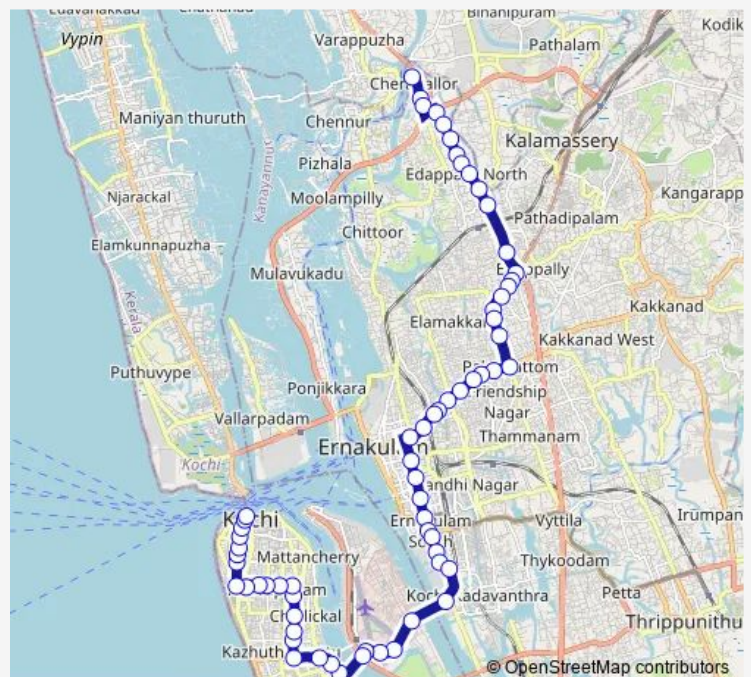

Thursday 06:00

Friday 06:00

Saturday 06:00

Sunday 06:00

Route info

Direction: Fort Kochi Stand

Stops: 68

Trip Duration: 1 hour 16 min

Cheranellore ↔ Fort Kochi (via Padma)

CPT Junction

Mattancherry Halt

Airport

Vathuruthy

Naval Base

Thevara Junction

Thevara