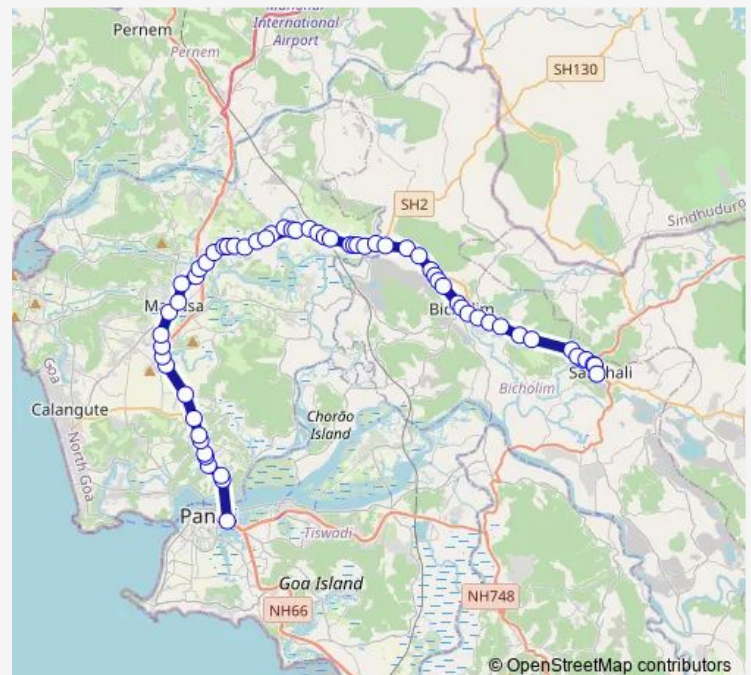

Thursday 16:15-20:10

Friday 16:15-20:10

Saturday 16:15-20:10

Sunday 16:15-20:10

Route info

Direction: Panaji KTC Bus Stand

Stops: 62

Trip Duration: 1 hour 45 min