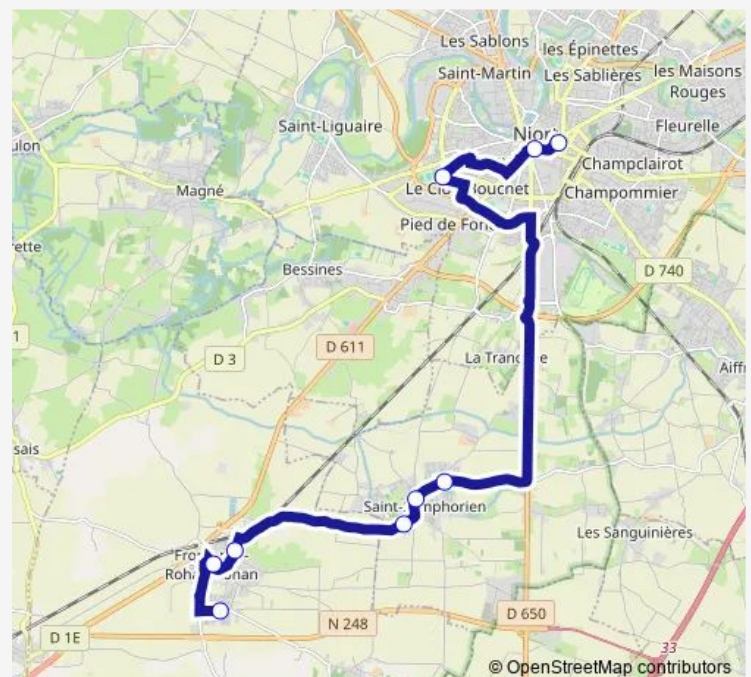

Direction

Breche — LES 3 Roix

9 stops

[Open route schedule](#)

- Breche
- Saint Jean
- Lycee Venise Verte
- Saint Symphorien Stade
- Saint Symphorien Parc Municipal
- Route DE Frontenay
- Migault
- Frontenay LES Halles
- LES 3 Roix

Route schedule

Breche — LES 3 Roix

Monday	17:45
Tuesday	17:45
Wednesday	—
Thursday	17:45
Friday	17:45
Saturday	—
Sunday	—

Route info

Direction: Breche

Stops: 9

Trip Duration: 0 hour 40 min

2009 Bus time schedules and route maps are available in an offline PDF at busmaps.com. Use the busmaps.com website to see live bus times, train schedule or subway schedule, and step-by-step directions for all public transit in Niort

The schedule is provided in the local timezone. Times with "(+1)" indicate departures on the next day.

PDF file created on 2024-12-21

2024 BusMaps.com - All Rights Reserved