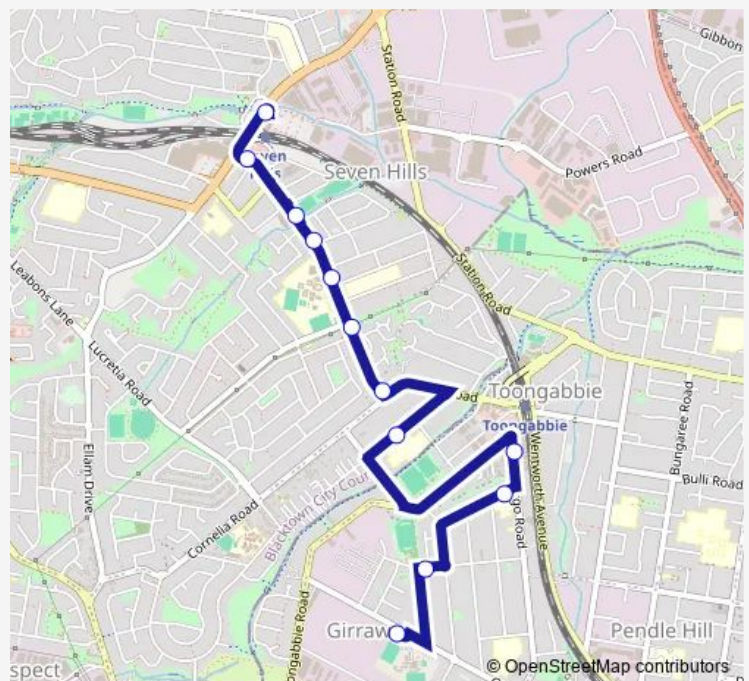

School Bus 2009 Seven Hills Station to Girraween Hs

[Go to website](#)

Direction

Seven Hills Station, Stand B — Girraween HS Bus Bay, Gilba Rd

12 stops

[Open route schedule](#)

Seven Hills Station, Stand B

Best Rd Opp Alice St

St Anthony's Primary School, Girraween Rd

Oramzi Rd At Normac Rd

Girraween HS Bus Bay, Gilba Rd

Route schedule

Seven Hills Station, Stand B — Girraween HS Bus Bay, Gilba Rd

Monday 08:08

Tuesday 08:08

Wednesday 08:08

Thursday 08:08

Friday 08:08

Saturday —

Sunday —

Route info

Direction: Seven Hills Station, Stand B

Stops: 12

Trip Duration: 0 hour 16 min