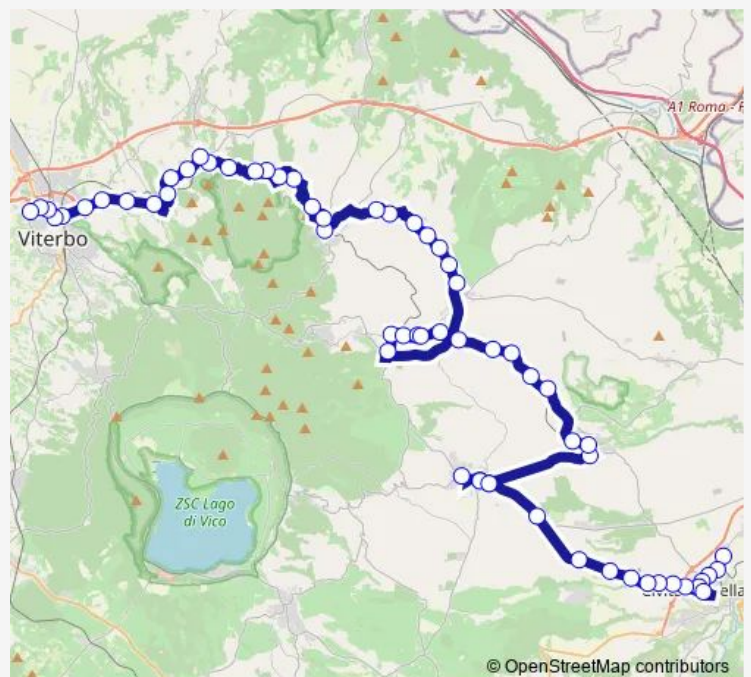

**Route schedule**

Civita | Via Terni Via Palombara # f2358 — Viterbo | Riello # f641

Monday 10:45

Tuesday 10:45

Wednesday 10:45

Thursday 10:45

Friday 10:45

Saturday 10:45

Sunday —

**Route info**

Direction: Civita | Via Terni Via Palombara # f2358

Stops: 62

Trip Duration: 1 hour 35 min

Civita Castellana - Viterbo # Vt903a

Corchiano | Via Civita Via Moro # f1880

Corchiano | Via Vignanello (Cardelli) # f1882