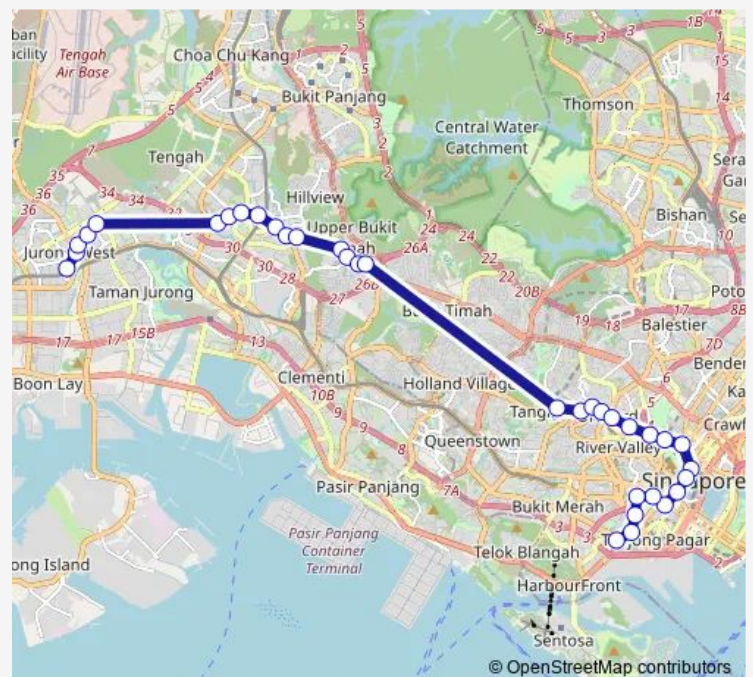

Thursday 06:52

Friday 06:52

Saturday —

Sunday —

Route info

Direction: Boon Lay Int

Stops: 34

Trip Duration: 1 hour 55 min

174e

BusMaps

Opp Mandarin Orchard

Concorde Hotel S'pore

Dhoby Ghaut Stn

Bencoolen STN Exit B

City Hall Stn Exit B

Opp The Treasury

Wednesday 17:51

Thursday 17:51

Friday 17:51

Saturday —

Sunday —

Route info

Direction: Kampong Bahru Ter

Stops: 36