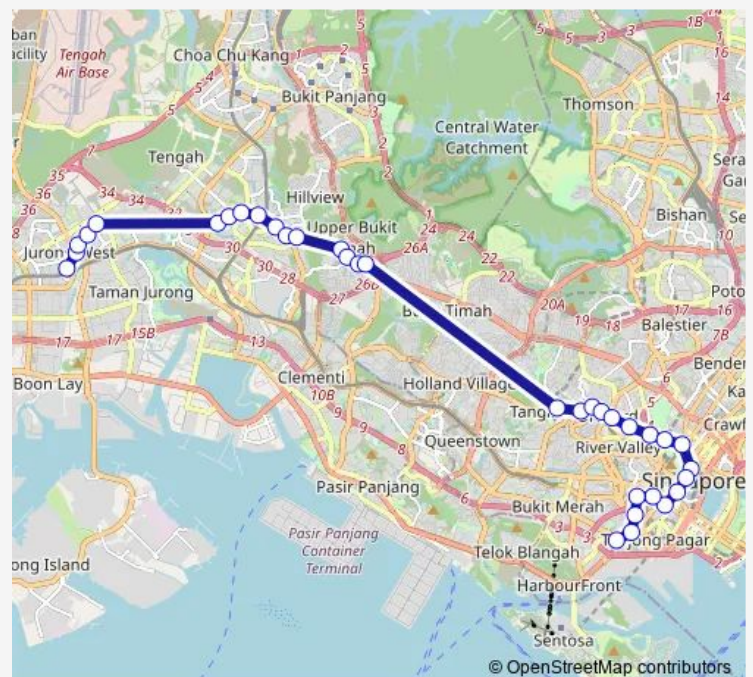

### Route schedule

Boon Lay Int — Kampong Bahru Ter

Monday 06:52

Tuesday 06:52

Wednesday 06:52

Thursday 06:52

Friday 06:52

Saturday —

### Route info

Direction: Boon Lay Int

Stops: 34

Trip Duration: 1 hour 55 min

174e

BusMaps

Opp Mandarin Orchard

Concorde Hotel S'pore