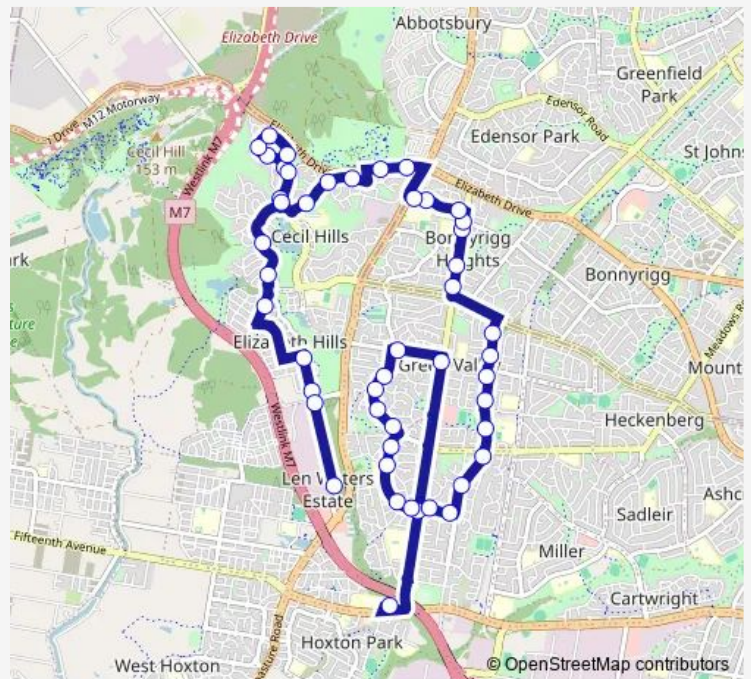

School Bus 9823 Good Samaritan Catholic College to Len Waters Estate via Cecil Hills

[Go to website](#)

Direction

Good Samaritan College, School Grounds — Airfield Dr Opp Airfield Drive Bus Depot

48 stops

[Open route schedule](#)

- Good Samaritan College, School Grounds
- Wilson Rd At Hinchinbrook Dr
- Wilson Rd Before Green Valley Rd
- Green Valley Rd Before Lord Howe Dr
- Lord Howe Dr Opp Aukane St
- Lord Howe Dr After Lindeman Cres
- Lord Howe Dr After Lindeman Cres
- Lord Howe Dr Opp Cockatoo Cl
- Hinchinbrook Dr At Groote Av
- Hinchinbrook Dr Opp Keppel Cct
- Hinchinbrook Dr At Clarke Cl
- Hinchinbrook Dr Before Wilson Rd
- Partridge Av At Penguin Pde
- Partridge Av Opp Hinchinbrook Community Centre
- Whitford Rd At Robin St
- Whitford Rd After Godwit Cl
- Winnall Reserve, Whitford Rd
- Whitford Rd After Falcon Cct
- Whitford Rd Before Green Valley Rd
- Lark Reserve, Whitford Rd

Route schedule

Good Samaritan College, School Grounds — Airfield Dr Opp Airfield Drive Bus Depot

| | |
|-----------|-------|
| Monday | 14:59 |
| Tuesday | 14:59 |
| Wednesday | 14:59 |
| Thursday | 14:59 |
| Friday | 14:59 |
| Saturday | — |
| Sunday | — |

Route info

Direction: Good Samaritan College, School Grounds

Stops: 48

Trip Duration: 0 hour 51 min

9823 — Good Samaritan Catholic College to Len Waters Estate via Cecil Hills **BusMaps**

Whitford Rd Before Liverpool Rd