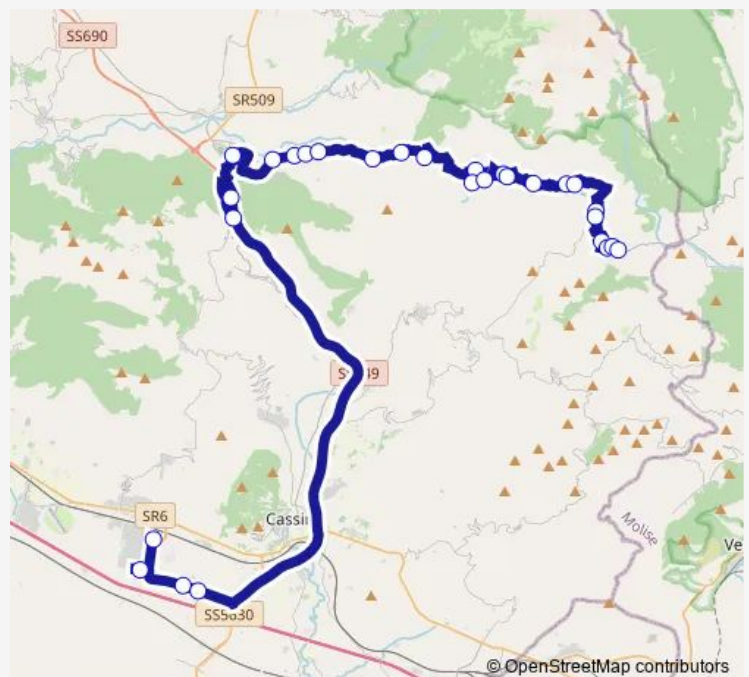

Route schedule

Piedimonte | Cancelli Fiat 1 # f4681 — VALLEROTONDA
| Capolinea Via Vandra # f7311

Monday	14:20
Tuesday	14:20
Wednesday	14:20
Thursday	14:20
Friday	14:20
Saturday	—
Sunday	—

Route info

Direction: Piedimonte | Cancelli Fiat 1 # f4681

Stops: 28

Trip Duration: 1 hour 20 min

Zona Industriale - Cardito (Vallerotonda) # So043d

SAN BIAGIO | Pratola # f7305

VALLEROTONDA | La Selva # f7306

VALLEROTONDA | Via Vandra Via Selva # f7307

VALLEROTONDA | Cardito # f7308