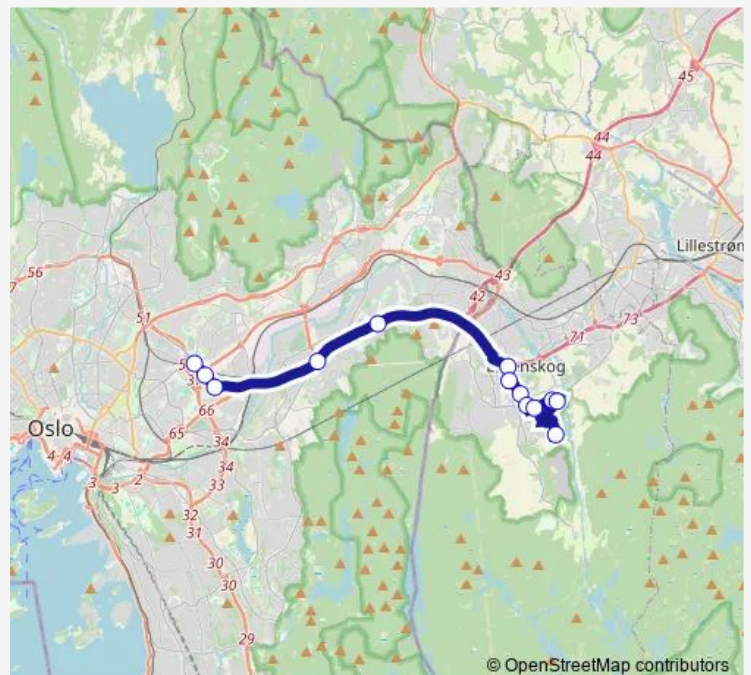

Saturday —

Sunday —

Route info

Direction: Nesåsen

Stops: 12

Trip Duration: 0 hour 23 min

125e — Nesåsen - Økern

Direction

Økern T — Nesåsen

13 stops

[Open route schedule](#)

Økern T

Ulven torg

Persveien

Trosterud

Furuset skole

Route schedule

Økern T — Nesåsen

Monday 14:50-17:50

Tuesday 14:50-17:50

Wednesday 14:50-17:50

Thursday 14:50-17:50

Friday 14:50-17:50

Saturday —

Sunday —

Route info

Direction: Økern T

Stops: 13

Trip Duration: 0 hour 21 min

125e Express Bus Service time schedules and route maps are available in an offline PDF at busmaps.com. Use the busmaps.com website to see live bus times, train schedule or subway schedule, and step-by-step directions for all public transit in Kjenn