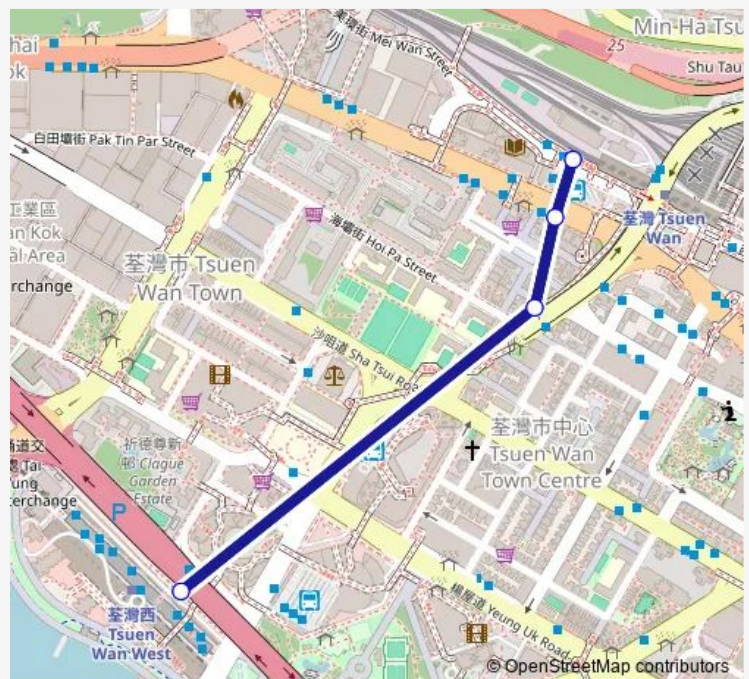

### Direction

Tsuen WAN Station — HOI Kwai Road Public Transport Interchange

3 stops

[Open route schedule](#)

Tsuen WAN Station

TAI HO Road Outside TAI HO Road Sitting-OUT Area No.1

HOI Kwai Road Public Transport Interchange

### Route schedule

Tsuen WAN Station — HOI Kwai Road Public Transport Interchange

Monday 06:45-19:55

Tuesday 06:45-19:55

Wednesday 06:45-19:55

Thursday 06:45-19:55

Friday 06:45-19:55

Saturday 06:45-19:55

### Route info

Direction: Tsuen WAN Station

Stops: 3

Trip Duration: 0 hour 4 min

■ 95k — HOI Kwai Road Public Transport Interchange - Tsuen WAN Station (Supplementary Service Route)