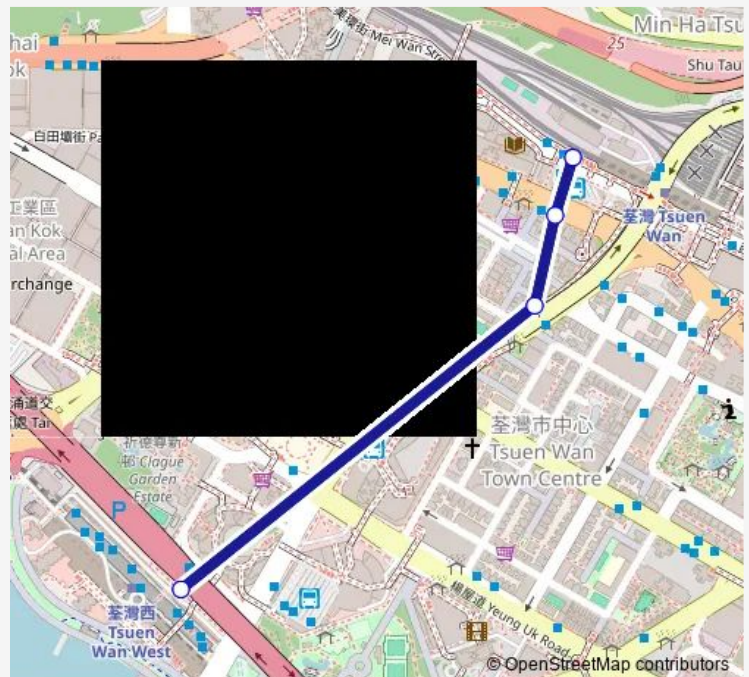

Bus 95K HOI Kwai Road Public Transport Interchange - Tsuen WAN Station (Supplementary Service Route)

[Go to website](#)

Direction

TSUEN WAN STATION — HOI KWAI ROAD PUBLIC TRANSPORT INTERCHANGE

3 stops

[Open route schedule](#)

TSUEN WAN STATION

TAI HO ROAD OUTSIDE TAI HO ROAD SITTING-OUT AREA NO.1

HOI KWAI ROAD PUBLIC TRANSPORT INTERCHANGE

Route schedule

TSUEN WAN STATION — HOI KWAI ROAD PUBLIC TRANSPORT INTERCHANGE

Monday	06:45-19:55
Tuesday	06:45-19:55
Wednesday	06:45-19:55
Thursday	06:45-19:55
Friday	06:45-19:55
Saturday	06:45-19:55
Sunday	06:45-19:50

Route info

Direction: TSUEN WAN STATION

Stops: 3

Trip Duration: 0 hour 4 min

■ 95K — HOI Kwai Road Public Transport Interchange - Tsuen WAN Station (Supplementary Service Route)

DirectionHOI KWAI ROAD PUBLIC TRANSPORT INTERCHANGE
— TSUEN WAN STATION

Route schedule

HOI KWAI ROAD PUBLIC TRANSPORT INTERCHANGE
— TSUEN WAN STATION

Monday	06:30-19:55
Tuesday	06:30-19:55
Wednesday	06:30-19:55
Thursday	06:30-19:55
Friday	06:30-19:55
Saturday	06:30-19:55
Sunday	06:30-19:50