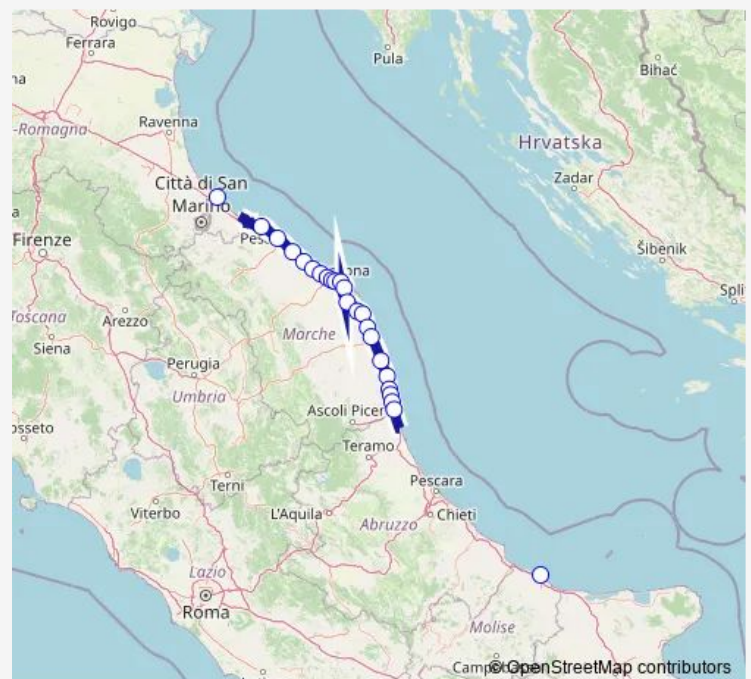

Rail 611b Da Bologna Centrale a Bari Centrale

[Go to website](#)

Direction

Rimini — Termoli

24 stops

[Open route schedule](#)

Rimini

Pesaro

Ancona

Varano

Osimo-Castelfidardo

Loreto

Porto Recanati

Potenza Picena-Montelupone

Civitanova-M. Montegr.

Porto S. Giorgio-Fermo

Thursday 17:10

Friday 17:10

Saturday 17:10

Sunday 17:10

Route info

Direction: Rimini

Stops: 24

Trip Duration: 3 hour 37 min

611b — Da Bologna Centrale a Bari Centrale

S. Benedetto d.T.

Porto d'Ascoli

Termoli

611b Rail time schedules and route maps are available in an offline PDF at busmaps.com. Use the busmaps.com website to see live bus times, train schedule or subway schedule, and step-by-step directions for all public transit in Ancona