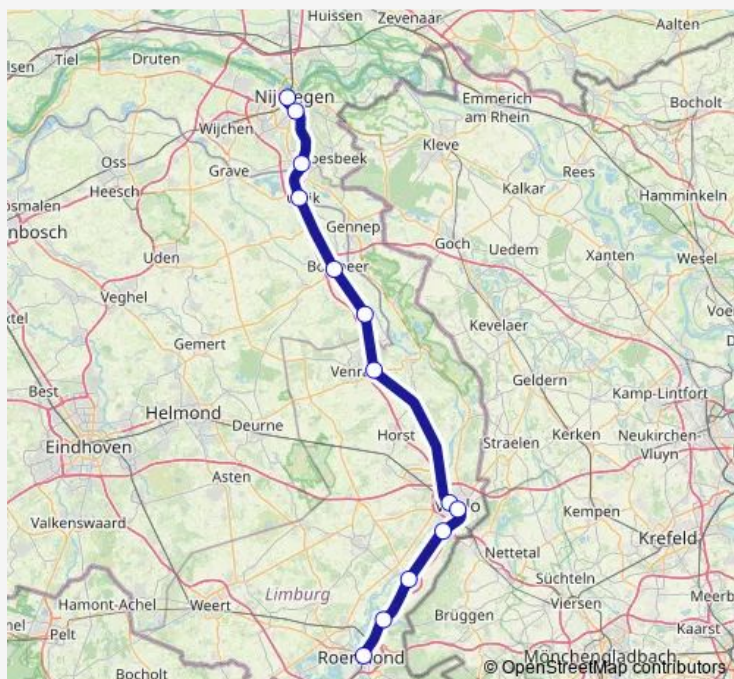

Reuver

Tegelen

Venlo

Blerick

Venray

Vierlingsbeek

Boxmeer

Cuijk

Mook-Molenhoek

Nijmegen Heyendaal

Nijmegen

Route schedule

Roermond — Nijmegen

Monday	05:29-00:34 ⁺¹
Tuesday	05:29-19:04
Wednesday	05:29-19:04
Thursday	05:29-19:04
Friday	05:29-19:04
Saturday	06:29
Sunday	07:29-00:34 ⁺¹

Route info

Direction: Roermond

Stops: 13

Trip Duration: 1 hour 18 min

■ Stoptrein RS11 — Nijmegen <-> Roermond St32200

Direction

Roermond — Nijmegen

13 stops

[Open route schedule](#)

Roermond

Swalmen

Reuver

Tegelen

Venlo

Blerick

Venray