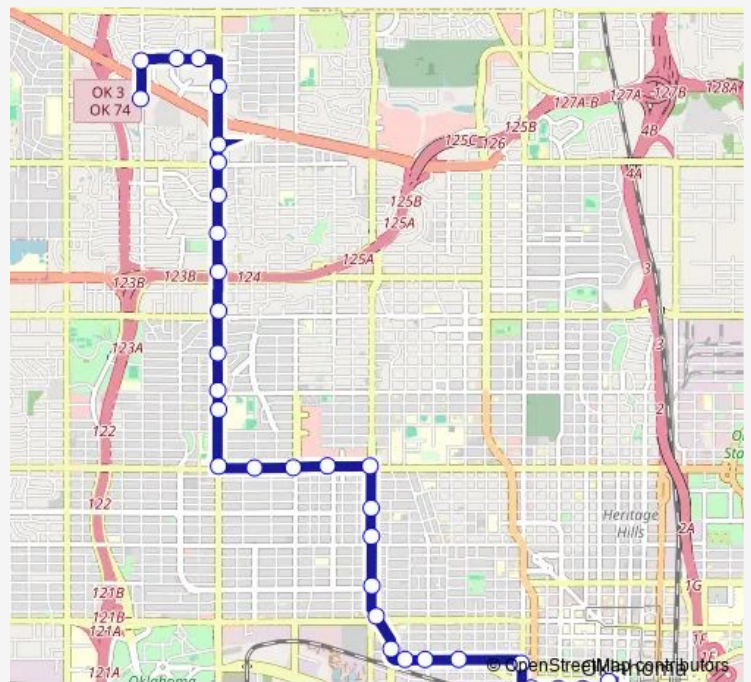

[Go to website](#)

Direction
 Independence & NW 56th — Transit Center BAY J
 30 stops
[Open route schedule](#)

- Independence & NW 56th
- N Independence AVE @ NW 56th St
- N Independence AVE @ NW 52nd St
- NW 50th ST @ N Independence Ave
- NW 50th ST @ N Drexel Blvd
- N MAY AVE @ NW 50th St
- N MAY AVE @ Nimitz Blvd
- N MAY AVE @ NW 43rd St
- N MAY AVE @ NW 38th St
- N MAY AVE @ NW 36th St
- N MAY AVE @ NW 33rd St
- N MAY AVE @ NW 30th St
- N MAY AVE @ NW 27th St
- NW 23rd ST @ N MAY Ave
- NW 23rd ST @ N Miller Ave
- NW 23rd ST @ Villa Ave
- NW 23rd ST @ Cross
- NW 23rd @ Youngs
- N Pennsylvania AVE @ NW 23rd St
- N Pennsylvania AVE @ NW 19th St
- N Pennsylvania AVE @ NW 16th St

Route schedule

Independence & NW 56th — Transit Center BAY J

Monday	06:19-18:49
Tuesday	06:19-18:49
Wednesday	06:19-18:49
Thursday	06:19-18:49
Friday	06:19-18:49
Saturday	07:04-18:04
Sunday	07:04-18:04

Route info

Direction: Independence & NW 56th
 Stops: 30
 Trip Duration: 0 hour 26 min

007 — N May

N Pennsylvania Avenue @ NW 12th St

N Virginia AVE @ NW 10th St

Linwood Blvd @ N Kentucky Ave

Linwood Blvd @ N Indiana Ave

Linwood Blvd @ N Mckinley Ave

Linwood Blvd @ Douglas

NW 4TH ST @ Classen

NW 4TH ST @ N Shartel Ave

Transit Center BAY J

Direction

Transit Center BAY J — Independence & NW 56th

32 stops