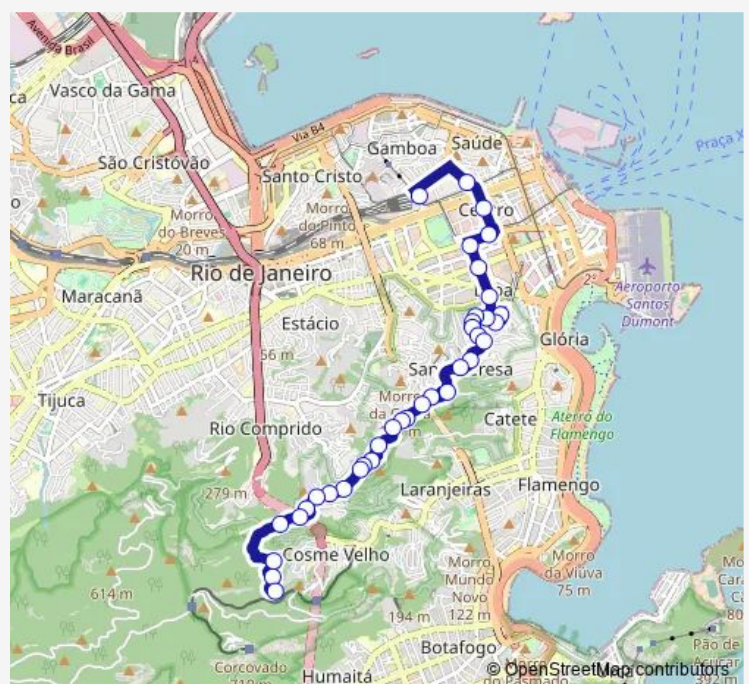

### Direction

Ponto Regulador: Central do Brasil — Ponto Final: Silvestre

36 stops

[Open route schedule](#)

Ponto Regulador: Central do Brasil

Marechal Floriano

BRS 1,4: Buenos Aires

BRS 1,4,5,I: Praça Tiradentes

### Route schedule

Ponto Regulador: Central do Brasil — Ponto Final: Silvestre

Monday 00:00

Tuesday 00:00

Wednesday 00:00

Thursday 00:00

Friday 00:00

Saturday 00:00

### Route info

Direction: Ponto Regulador: Central do Brasil

Stops: 36

Trip Duration: 0 hour 28 min

007 — Silvestre - Central

Almirante Alexandrino, 1862

Vista Alegre

Largo do França

## Route schedule

Ponto Final: Silvestre — Ponto Regulador: Central do Brasil

Monday 00:00

Tuesday 00:00

Wednesday 00:00

Thursday 00:00

Friday 00:00

Saturday 00:00