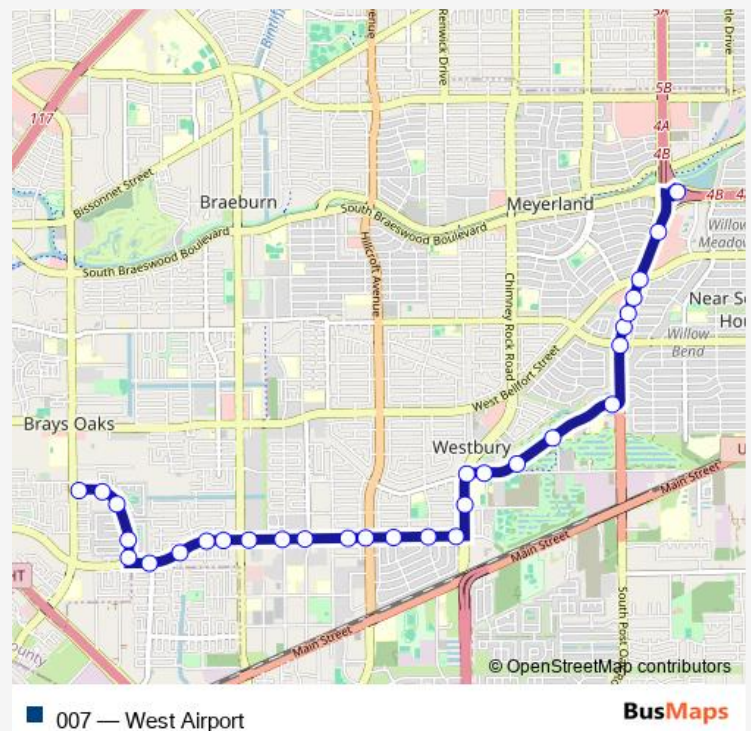

W Airport Blvd @ Fondren Rd

W Airport Blvd @ Sandpiper Dr

W Airport Blvd @ Bob White Dr

W Airport Blvd @ Kirkside Dr

W Airport Blvd @ Hillcroft Ave

W Airport Blvd @ Rampart St

W Airport Blvd @ Landsdowne Dr

W Airport Blvd @ Chimney Rock Rd

Chimney Rock Rd @ Dryad Dr

Chimney Rock Rd @ Gasmer Dr

Gasmer Dr @ Burdine St

S Willow Dr @ Gasmer Dr

Route schedule

Fondren Meadow Dr @ S Gessner Rd — West Loop Transit Center

Trip Duration: 0 hour 25 min

S Willow Dr @ Ricecrest Dr

S Willow Dr @ S Post Oak Rd

S Post Oak Rd @ Willowbend Blvd

S Post Oak Rd @ Willowbend Blvd

S Post Oak Rd @ Willowbend Blvd

S Post Oak Rd @ Mcdermed Dr

Saturday 05:30-22:00

Sunday 05:30-22:00

Route info

Direction: West Loop Transit Center

Stops: 30

Trip Duration: 0 hour 25 min

W Airport Blvd @ Seaswept Dr

W Airport Blvd @ S Gessner Rd