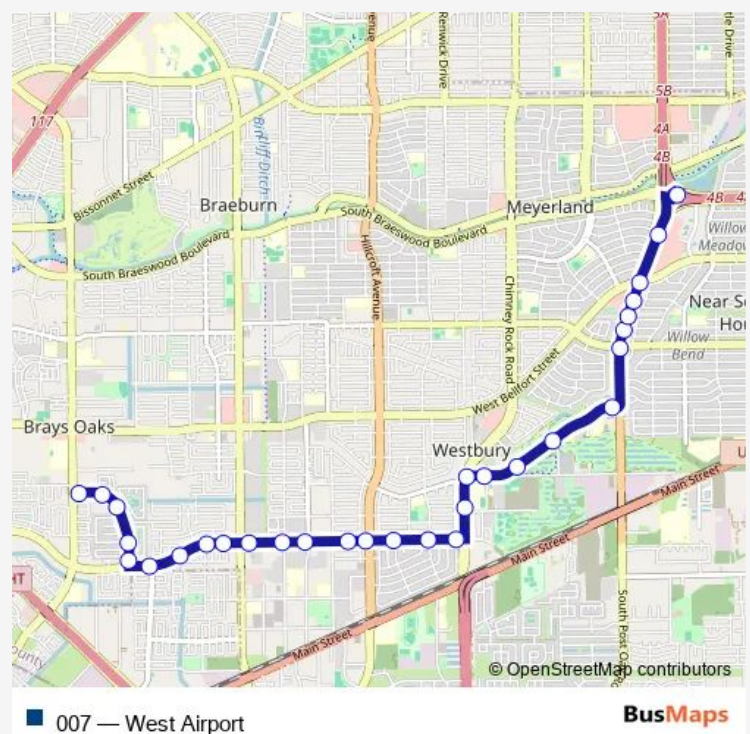

### Route schedule

Fondren Meadow Dr @ S Gessner Rd — West Loop Transit Center

Monday 05:30-22:00

Tuesday 05:30-22:00

Wednesday 05:30-22:00

Thursday 05:30-22:00

Friday 05:30-22:00

Saturday 05:30-22:00

### Route info

Direction: Fondren Meadow Dr @ S Gessner Rd

Stops: 30

Trip Duration: 0 hour 25 min

S Willow Dr @ Ricecrest Dr

S Willow Dr @ S Post Oak Rd

S Post Oak Rd @ Willowbend Blvd

S Post Oak Rd @ Willowbend Blvd

## Direction

West Loop Transit Center — Fondren Meadow Dr @ S Gessner Rd

30 stops

[Open route schedule](#)

West Loop Transit Center

S Post Oak Rd @ W Bellfort Ave

S Post Oak Rd @ W Bellfort Ave Mb1

S Post Oak Rd @ W Bellfort Ave

## Route info

Direction: West Loop Transit Center

Stops: 30

Trip Duration: 0 hour 23 min

W Airport Blvd @ Seaswept Dr

W Airport Blvd @ S Gessner Rd

S Gessner Rd @ Triple Crown Dr

S Gessner Rd @ Fawn Terrace Dr