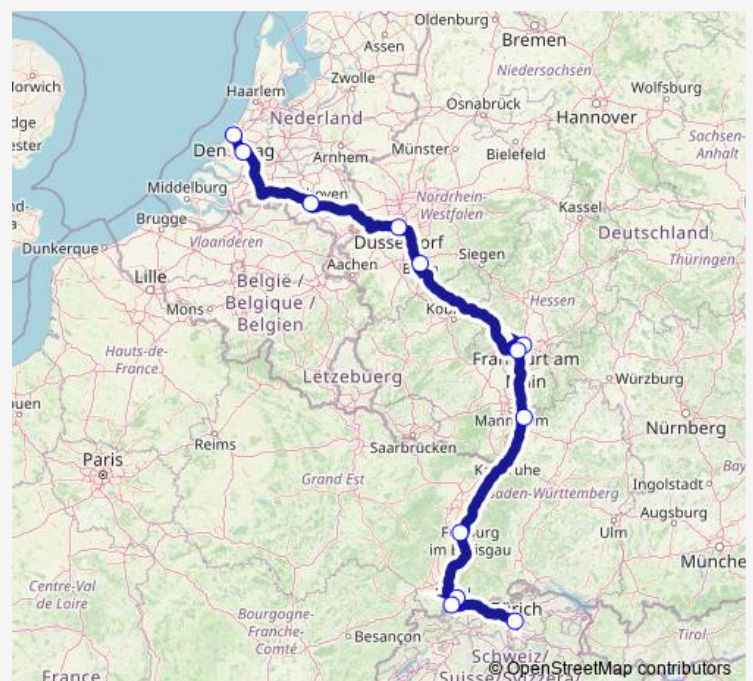

Eindhoven Station (John F. Kennedylaan)

D-Worringer Platz,W57

Köln/Bonn Flughafen Terminal 2

Frankfurt (Main) Pforzheimer Straße

Frankfurt (Main) Flughafen Tor 3

Heidelberg, Hbf (West)

Rust Europapark

Lörrach Busbahnhof

Basel SBB (Meret Oppenheim-Street)

Zurich Bus Station

Route schedule

The Hague (Central Station) — Zurich Bus Station

Monday	08:50
Tuesday	08:50
Wednesday	08:50
Thursday	08:50
Friday	08:50
Saturday	08:50
Sunday	08:50

Route info

Direction: The Hague (Central Station)

Stops: 12

Trip Duration: 14 hour 25 min

Direction

Zurich Bus Station — The Hague (Central Station)

12 stops

[Open route schedule](#)

Zurich Bus Station

Basel SBB (Meret Oppenheim-Street)

Lörrach Busbahnhof

Rust Europapark

Heidelberg, Hbf (West)

Frankfurt (Main) Flughafen Tor 3

Frankfurt (Main) Pforzheimer Straße

Köln/Bonn Flughafen Terminal 2