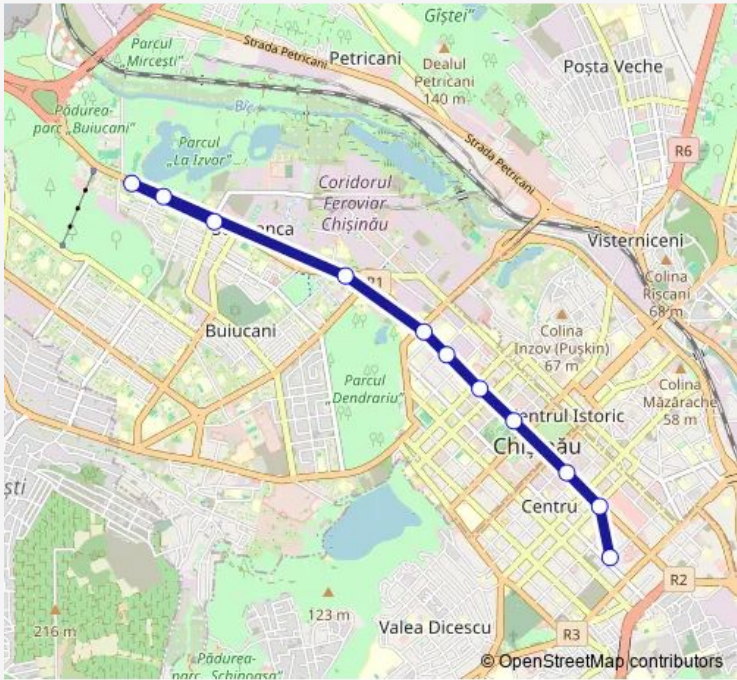

Trolleybus 34 str. Ciuflea - com. Trueni

[Go to website](#)

Direction
 Bariera Sculeni — str. 31 August 1989
 11 stops
[Open route schedule](#)

- Bariera Sculeni
- str. Ghidighici
- Parcul „La Izvor“
- Piaa Dmitrie Cantemir
- Universitatea de Stat de Medicină i Farmacie
- str. Toma Ciorbă
- str. Serghei Lazo
- Cinematograful „Patria”
- Teatrul M. Eminescu
- str. Armenească
- str. 31 August 1989

Route schedule
 Bariera Sculeni — str. 31 August 1989

Monday	05:08-18:39
Tuesday	05:08-18:39
Wednesday	05:08-18:39
Thursday	05:08-18:39
Friday	05:08-18:39
Saturday	05:38-19:19
Sunday	05:38-19:19

Route info
 Direction: Bariera Sculeni
 Stops: 11
 Trip Duration: 0 hour 30 min

■ 34 — str. Ciuflea - com. Trueni **BusMaps**

Direction

str. Ciuflea — Restaurantul Butoiaș

13 stops

[Open route schedule](#)

str. Ciuflea

magazinulunic

str. Armenească

Friday 05:01-18:30

Saturday 05:31-19:11

Sunday 05:31-19:11

Route info

Direction: str. Ciuflea

Stops: 13

Trip Duration: 1 hour 27 min

34 Trolleybus time schedules and route maps are available in an offline PDF at busmaps.com. Use the busmaps.com website to see live bus times, train schedule or subway schedule, and step-by-step directions for all public transit in Chisinau