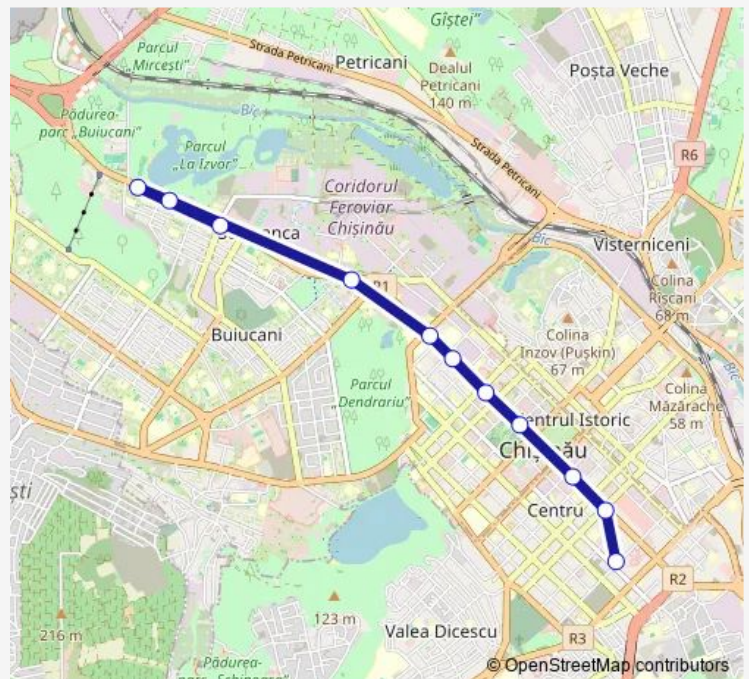

str. 31 August 1989

Route schedule

Bariera Sculeni — str. 31 August 1989

Monday 05:08-18:39

Tuesday 05:08-18:39

Wednesday 05:08-18:39

Thursday 05:08-18:39

Friday 05:08-18:39

Saturday 05:38-19:19

Sunday 05:38-19:19

Route info

Direction: Bariera Sculeni

Stops: 11

Trip Duration: 0 hour 30 min

■ 34 — str. Ciuflea - com. Trueni

BusMaps

Direction

str. Ciuflea — Restaurantul Butoiaș

13 stops

[Open route schedule](#)

str. Ciuflea

magazinulunic

str. Armenească

Piaa Mării Adunări Naionale