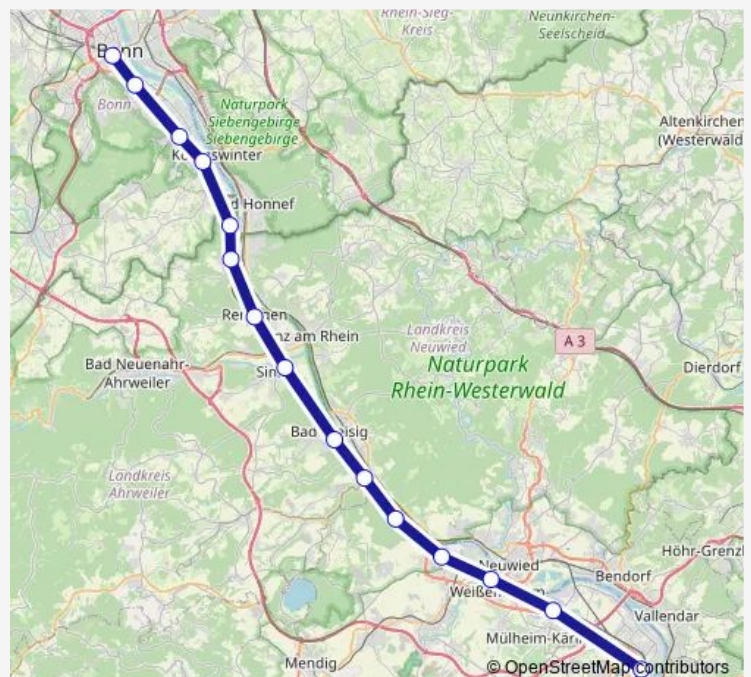

Remagen

Oberwinter

Rolandseck

Bonn-Mehlem

Bonn-Bad Godesberg

Bonn UN Campus

Bonn Hbf

Route schedule

Koblenz Hbf — Bonn Hbf

Monday	04:20-02:20 ⁺¹
Tuesday	04:20-00:07 ⁺¹
Wednesday	04:20-00:07 ⁺¹
Thursday	04:20-00:07 ⁺¹
Friday	21:20-02:20 ⁺¹
Saturday	05:20-02:20 ⁺¹
Sunday	05:20-02:20 ⁺¹

Route info

Direction: Koblenz Hbf

Stops: 17

Trip Duration: 2 hour 3 min

Rb26

Direction

Bonn Hbf — Koblenz Hbf

17 stops

[Open route schedule](#)

Bonn Hbf