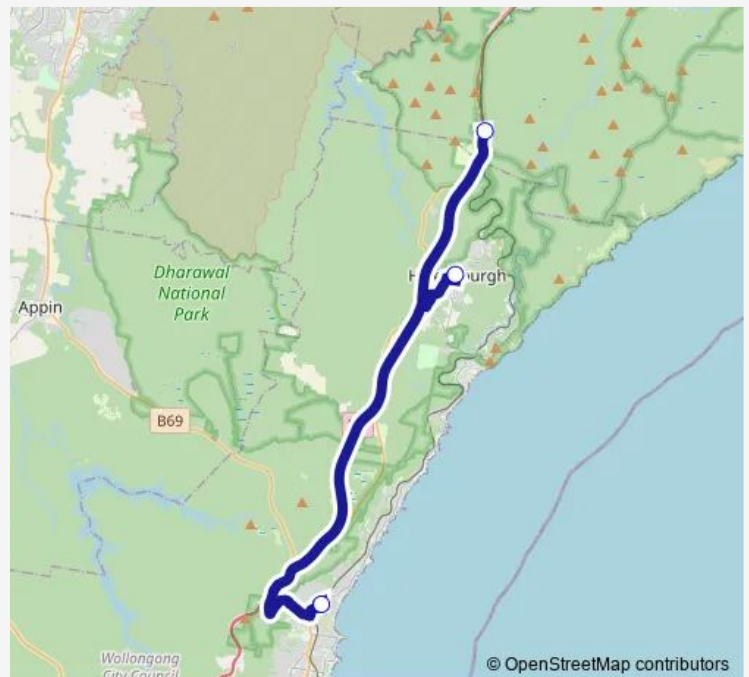

Rail Replacement Bus Service 28sc Thirroul, then Helensburgh (Charles Harper Park), Waterfall

[Go to website](#)

Direction

Thirroul Station, Railway Pde — Waterfall Station, Access Rd, Mckell Av

3 stops

[Open route schedule](#)

Thirroul Station, Railway Pde

Parkes St Opp Charles Harper Park

Waterfall Station, Access Rd, Mckell Av

Route schedule

Thirroul Station, Railway Pde — Waterfall Station, Access Rd, Mckell Av

Monday —

Tuesday —

Wednesday —

Thursday —

Friday —

Saturday 07:30-22:20

Sunday 07:30-22:20

Route info

Direction: Thirroul Station, Railway Pde

Stops: 3

Trip Duration: 0 hour 39 min

Direction

Waterfall Station, Access Rd, Mckell Av — Thirroul Station, Railway Pde

3 stops

[Open route schedule](#)

Waterfall Station, Access Rd, Mckell Av

Charles Harper Park, Parkes St