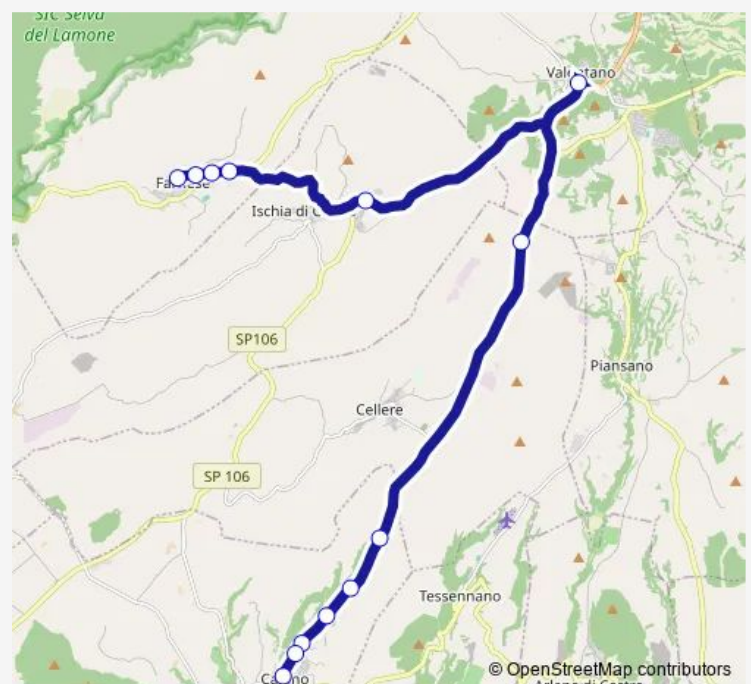

### Direction

Farnese | Piazza Umberto I # f407 — Canino | Piazza Bonaparte # f00006

13 stops

[Open route schedule](#)

Farnese | Piazza Umberto I # f407

Farnese | Corso V. Emanuele III # f408

Farnese | Via Circonvallazione # f409

### Route schedule

Farnese | Piazza Umberto I # f407 — Canino | Piazza Bonaparte # f00006

Monday —

Tuesday —

Wednesday —

Thursday 17:35

Friday —

Saturday —

### Route info

Direction: Farnese | Piazza Umberto I # f407

Stops: 13

Trip Duration: 0 hour 20 min

Bus time schedules and route maps are available in an offline PDF at [busmaps.com](https://busmaps.com). Use the [busmaps.com](https://busmaps.com) website to see live bus times, train schedule or subway schedule, and step-by-step directions for all public transit in Canino