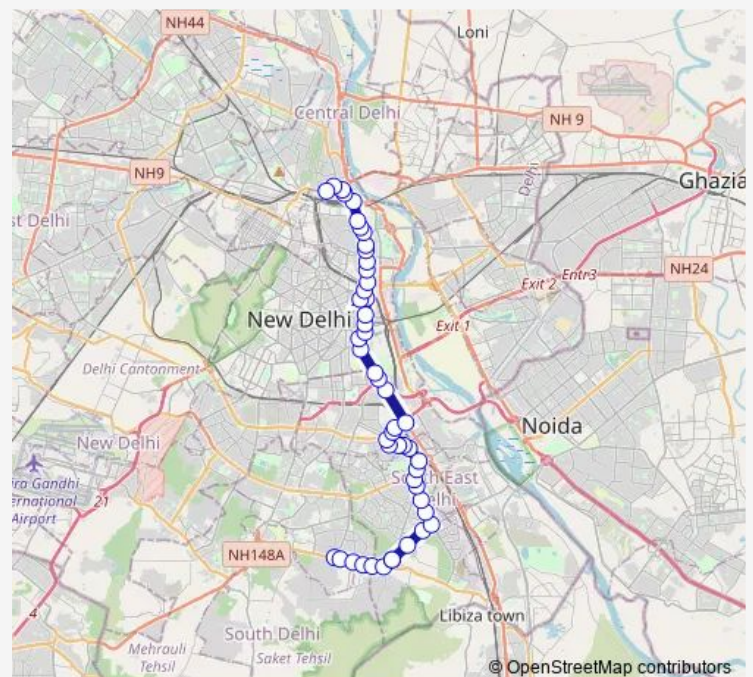

### Route schedule

Ambedkar Nagar Terminal — Mori Gate Terminal

Monday 07:30-18:45

Tuesday 07:30-18:45

Wednesday 07:30-18:45

Thursday 07:30-18:45

Friday 07:30-18:45

Saturday 07:30-18:45

### Route info

Direction: Ambedkar Nagar Terminal

Stops: 49

Trip Duration: 1 hour 37 min

411down

BusMaps

Lajpat Nagar Crossing

PG DAV College / Sri Niwaspuri